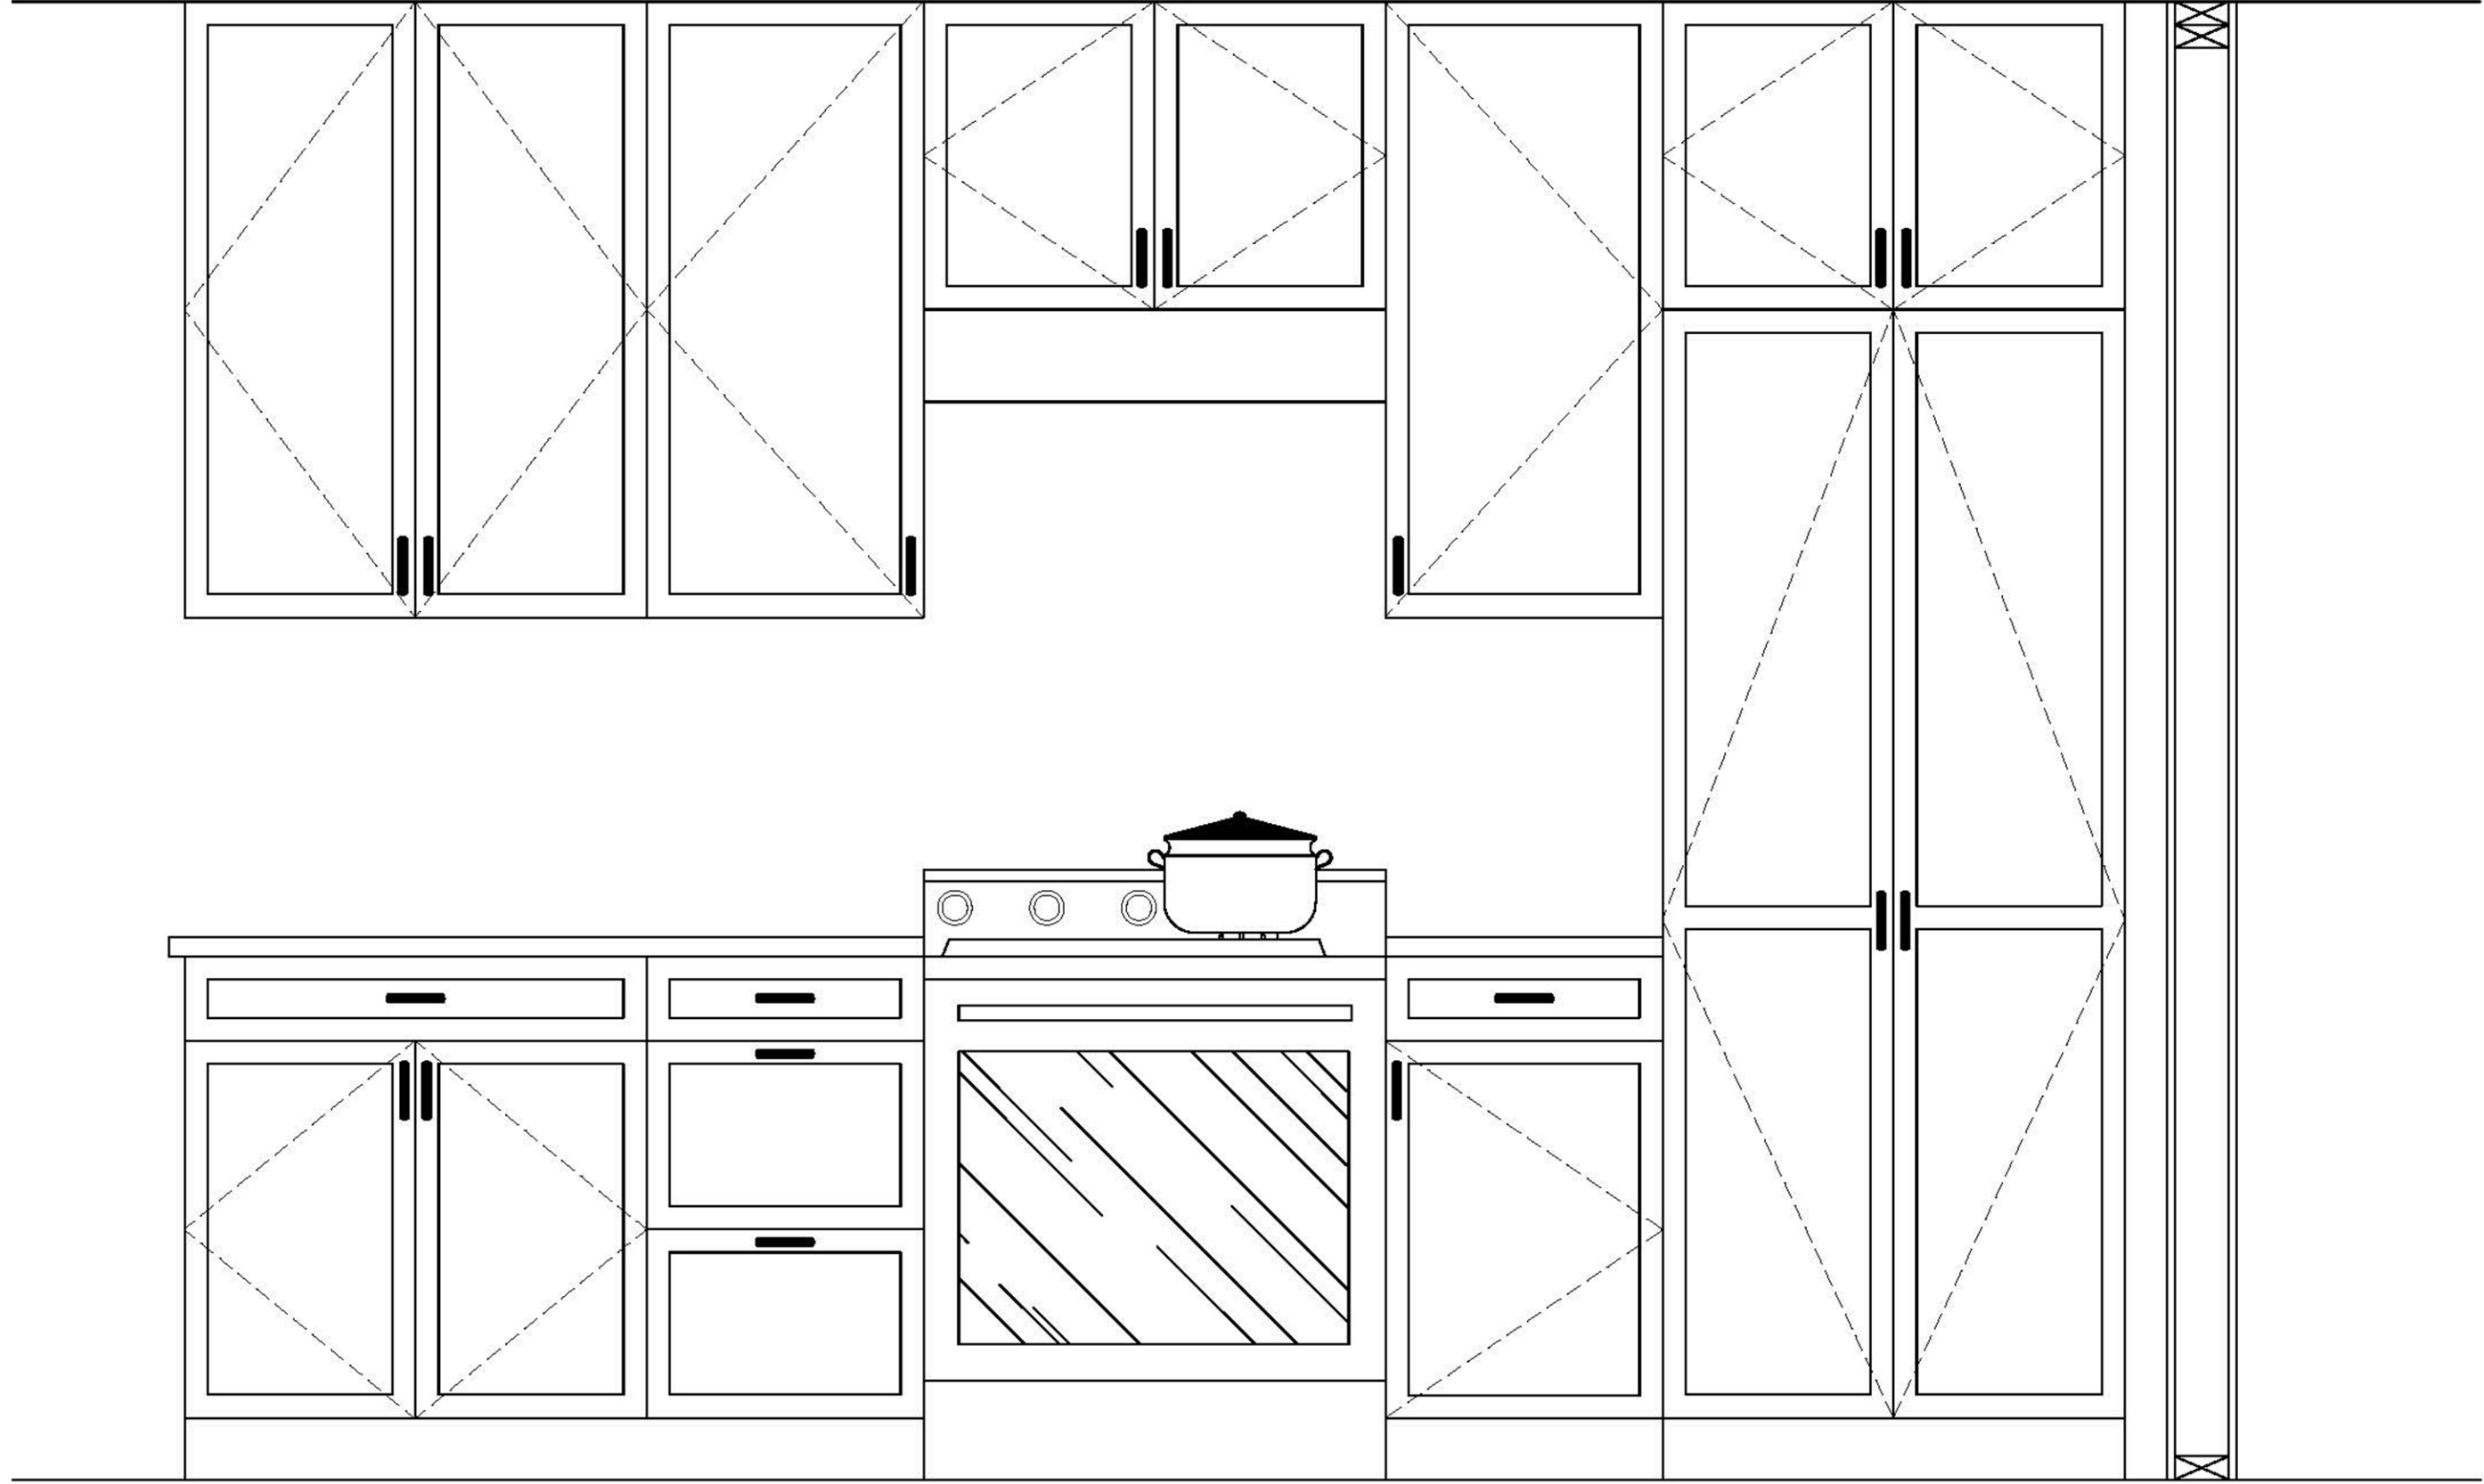

A0

A1	SOUTH ELEVATION
A2	NORTH ELEVATION
A3	WEST ELEVATION

A4	BASE CABINETS
A5	WALL CABINETS
A6	COUNTER TOPS

E1	ELECTRICAL
F1	WALL CABINETS

TABLE OF CONTENTS

DISHWASHER

SOUTH ELEVATION

<p>SOUTH ELEVATION KITCHEN REMODELING</p>	<p>1624 DOEMEL ST., OSHKOSH WI</p>	<p>APEX HOME REMODELING</p>	
	<p>NOVEMBER 18, 2018</p>	<p>1349 W. 18TH AVENUE, OSHKOSH, WI 54902</p>	
	<p>SCALE: 3/4" = 1'0" (PRINTED 11 X 17)</p>	<p>(920) 522-2334 JEFF@APEX-REM.COM</p>	
<p>A1</p>			