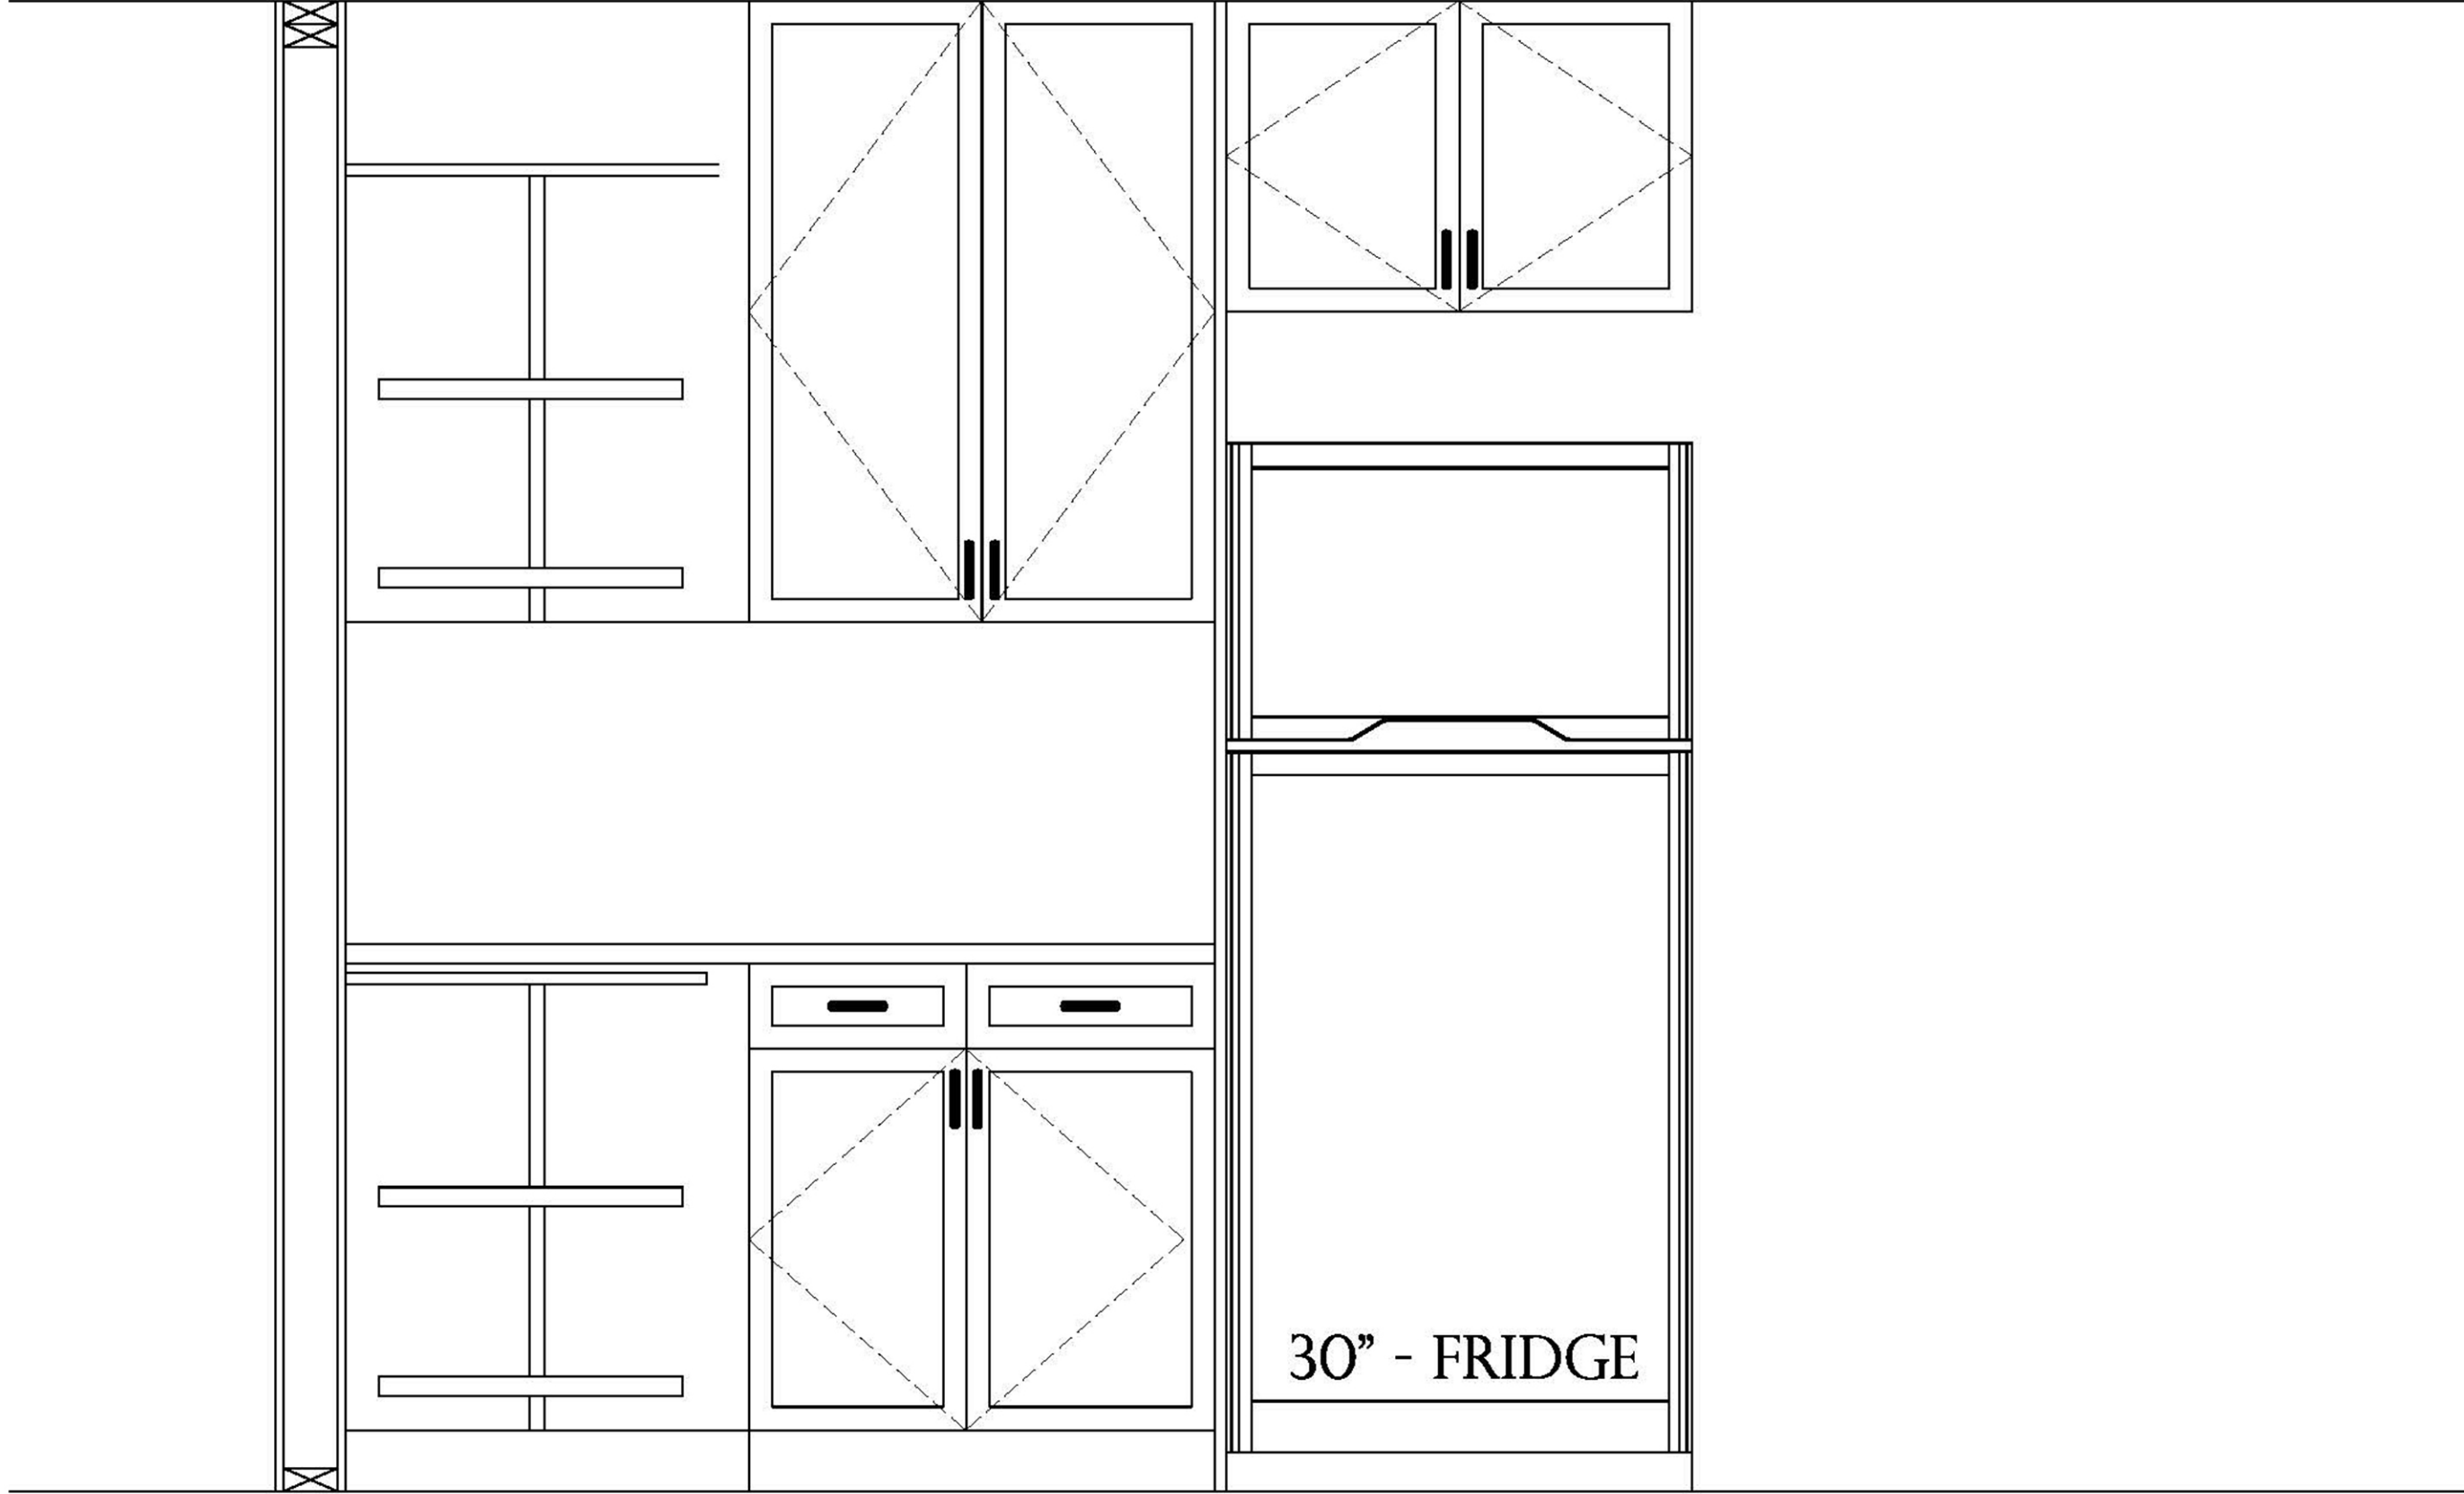

WEST ELEVATION

APEX HOME REMODELING
1349 W. 18TH AVENUE, OSHKOSH, WI 54902
(920) 522-2334 JEFF@APEX-REM.COM

1624 DOEMEL ST., OSHKOSH WI
NOVEMBER 18, 2018
SCALE: 3/4" = 1'0" (PRINTED 11 X 17)

WEST ELEVATION
KITCHEN REMODELING

A3