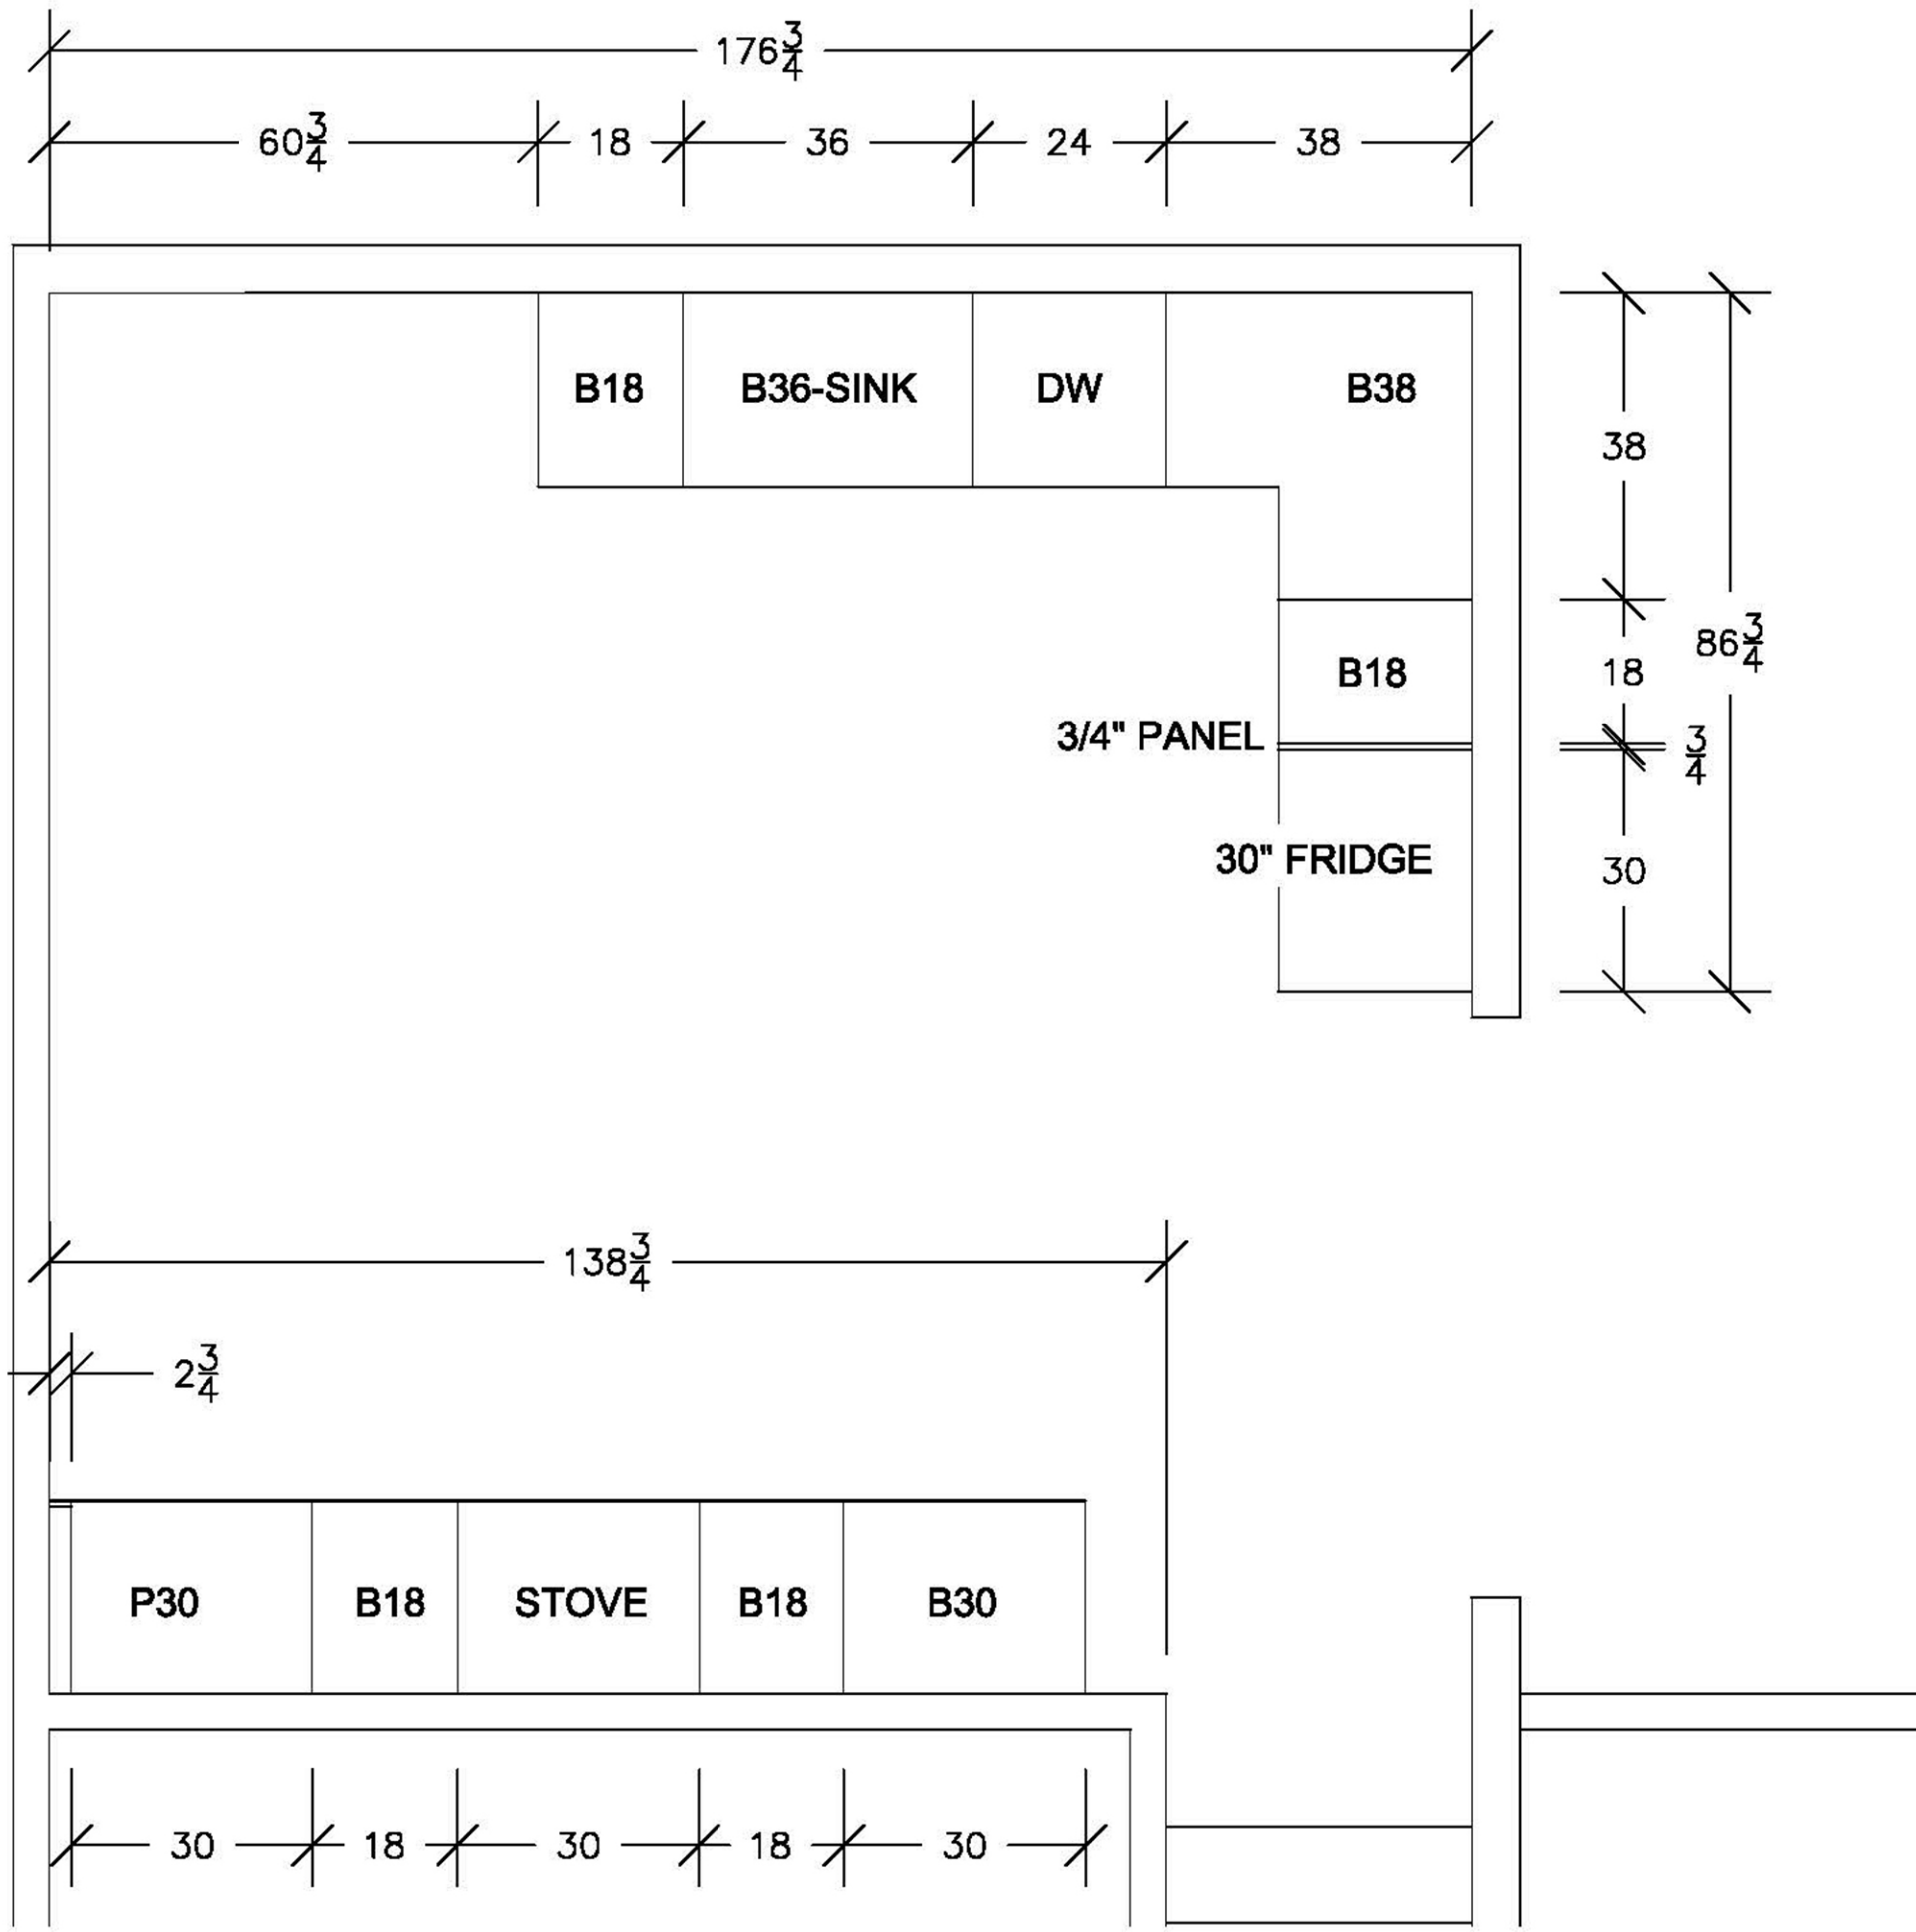

BASE CABINETS

APEX HOME REMODELING
1349 W. 18TH AVENUE, OSHKOSH, WI 54902
(920) 522-2334 JEFF@APEX-REM.COM

1624 DOEMEL ST., OSHKOSH WI
NOVEMBER 18, 2018
SCALE: 3/8" = 1'0" (PRINTED II X 17)

BASE CABINETS
KITCHEN REMODELING

A4