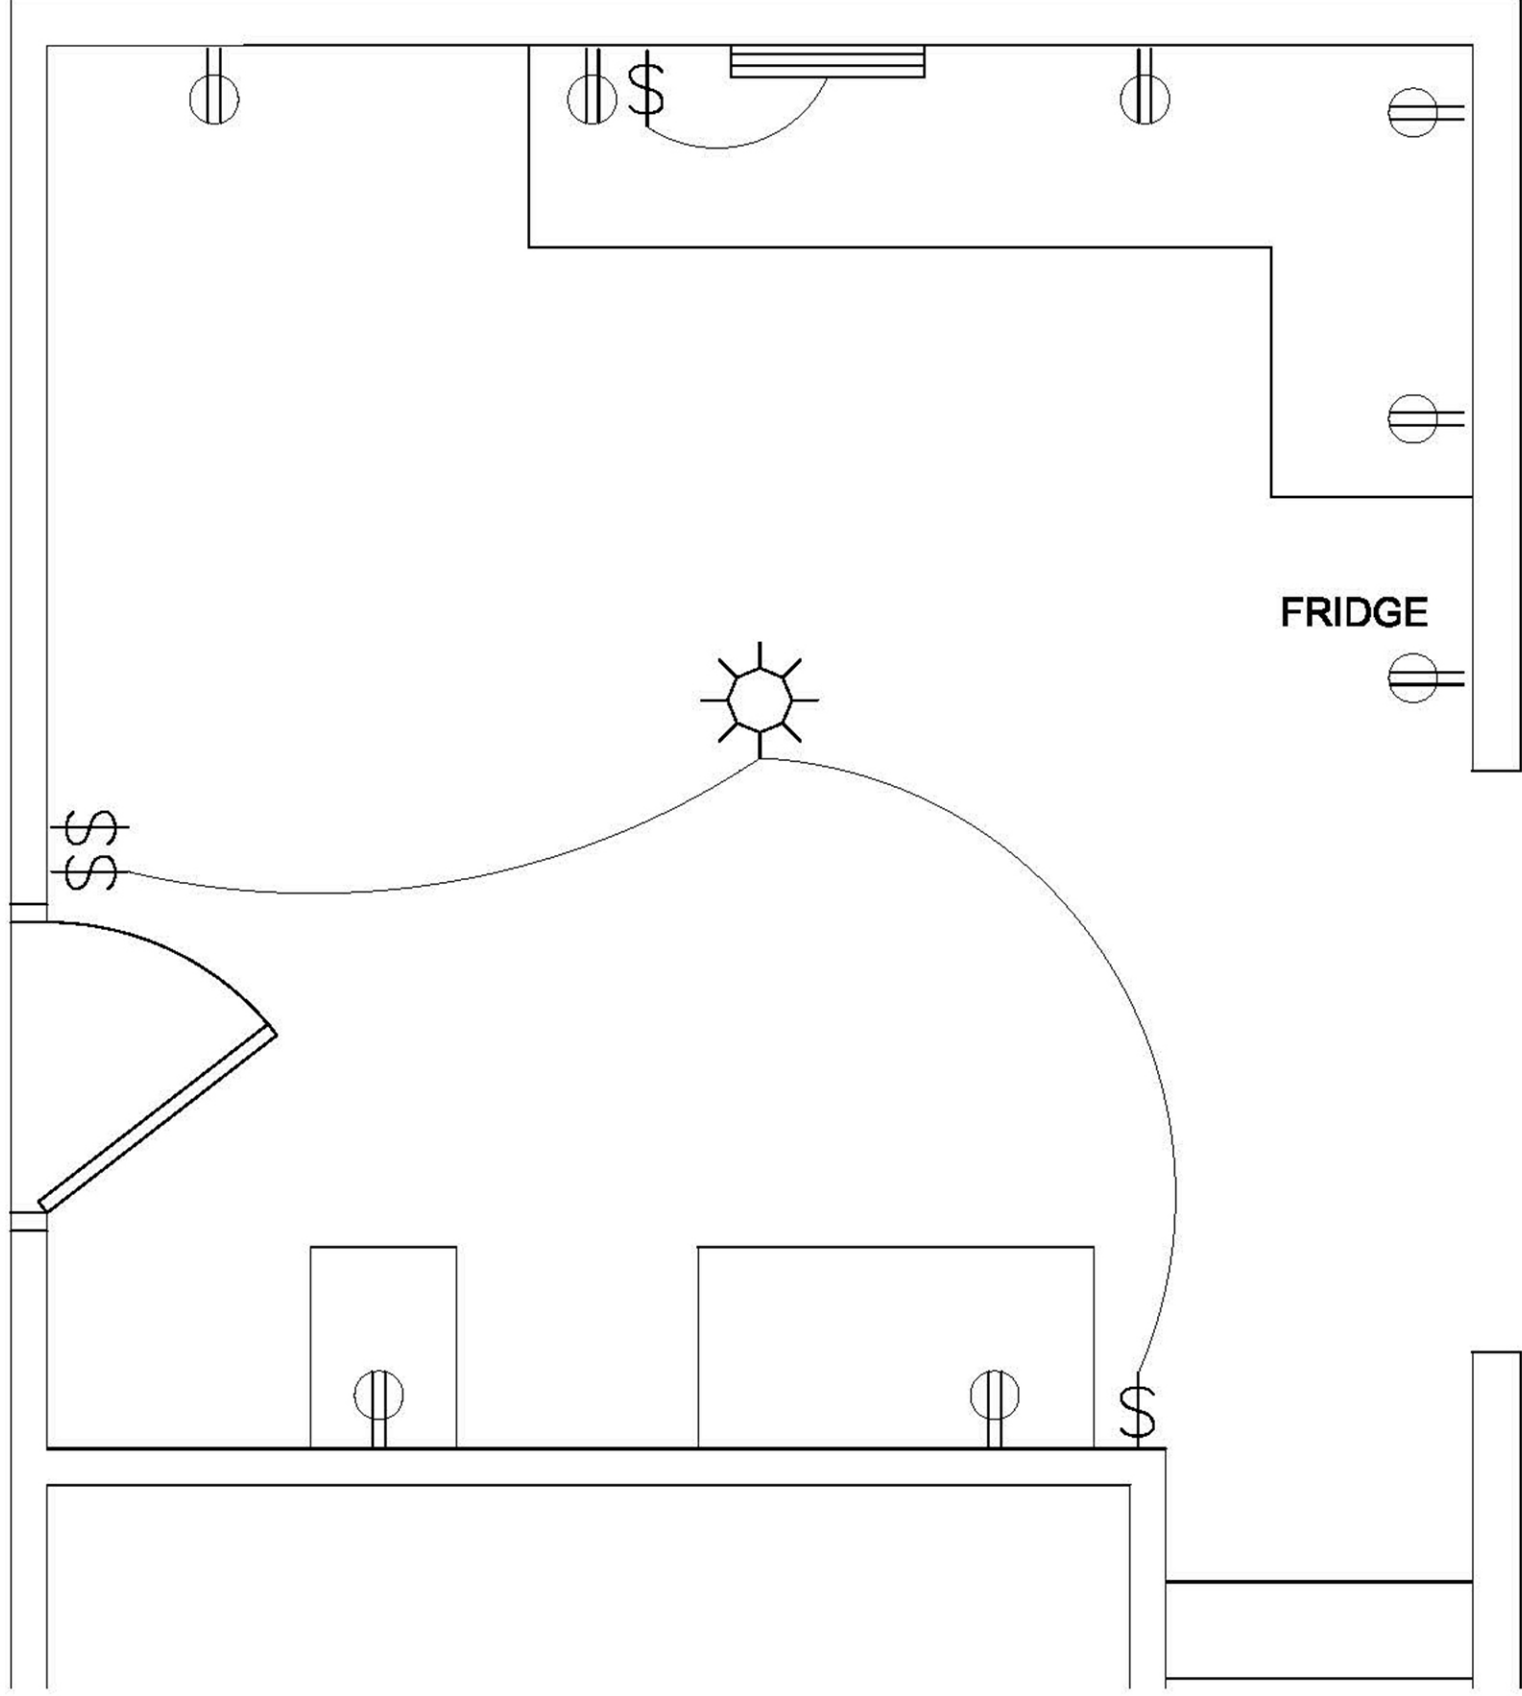

A5

COUNTER TOPS

APEX HOME REMODELING
 1349 W. 18TH AVENUE, OSHKOSH, WI 54902
 (920) 522-2334 JEFF@APEX-REM.COM

1624 DOEMEL ST., OSHKOSH WI
 NOVEMBER 18, 2018
 SCALE: 3/8" = 1'0" (PRINTED II X I7)

COUNTER TOPS
 KITCHEN REMODELING

A6

ELECTRICAL

ELECTRICAL KITCHEN REMODELING	1624 DOEMEL ST., OSHKOSH WI	APEX HOME REMODELING	
	NOVEMBER 18, 2018	1349 W. 18TH AVENUE, OSHKOSH, WI 54902	
	SCALE: 3/8" = 1'0" (PRINTED II X 17)	(920) 522-2334 JEFF@APEX-REM.COM	
E1			