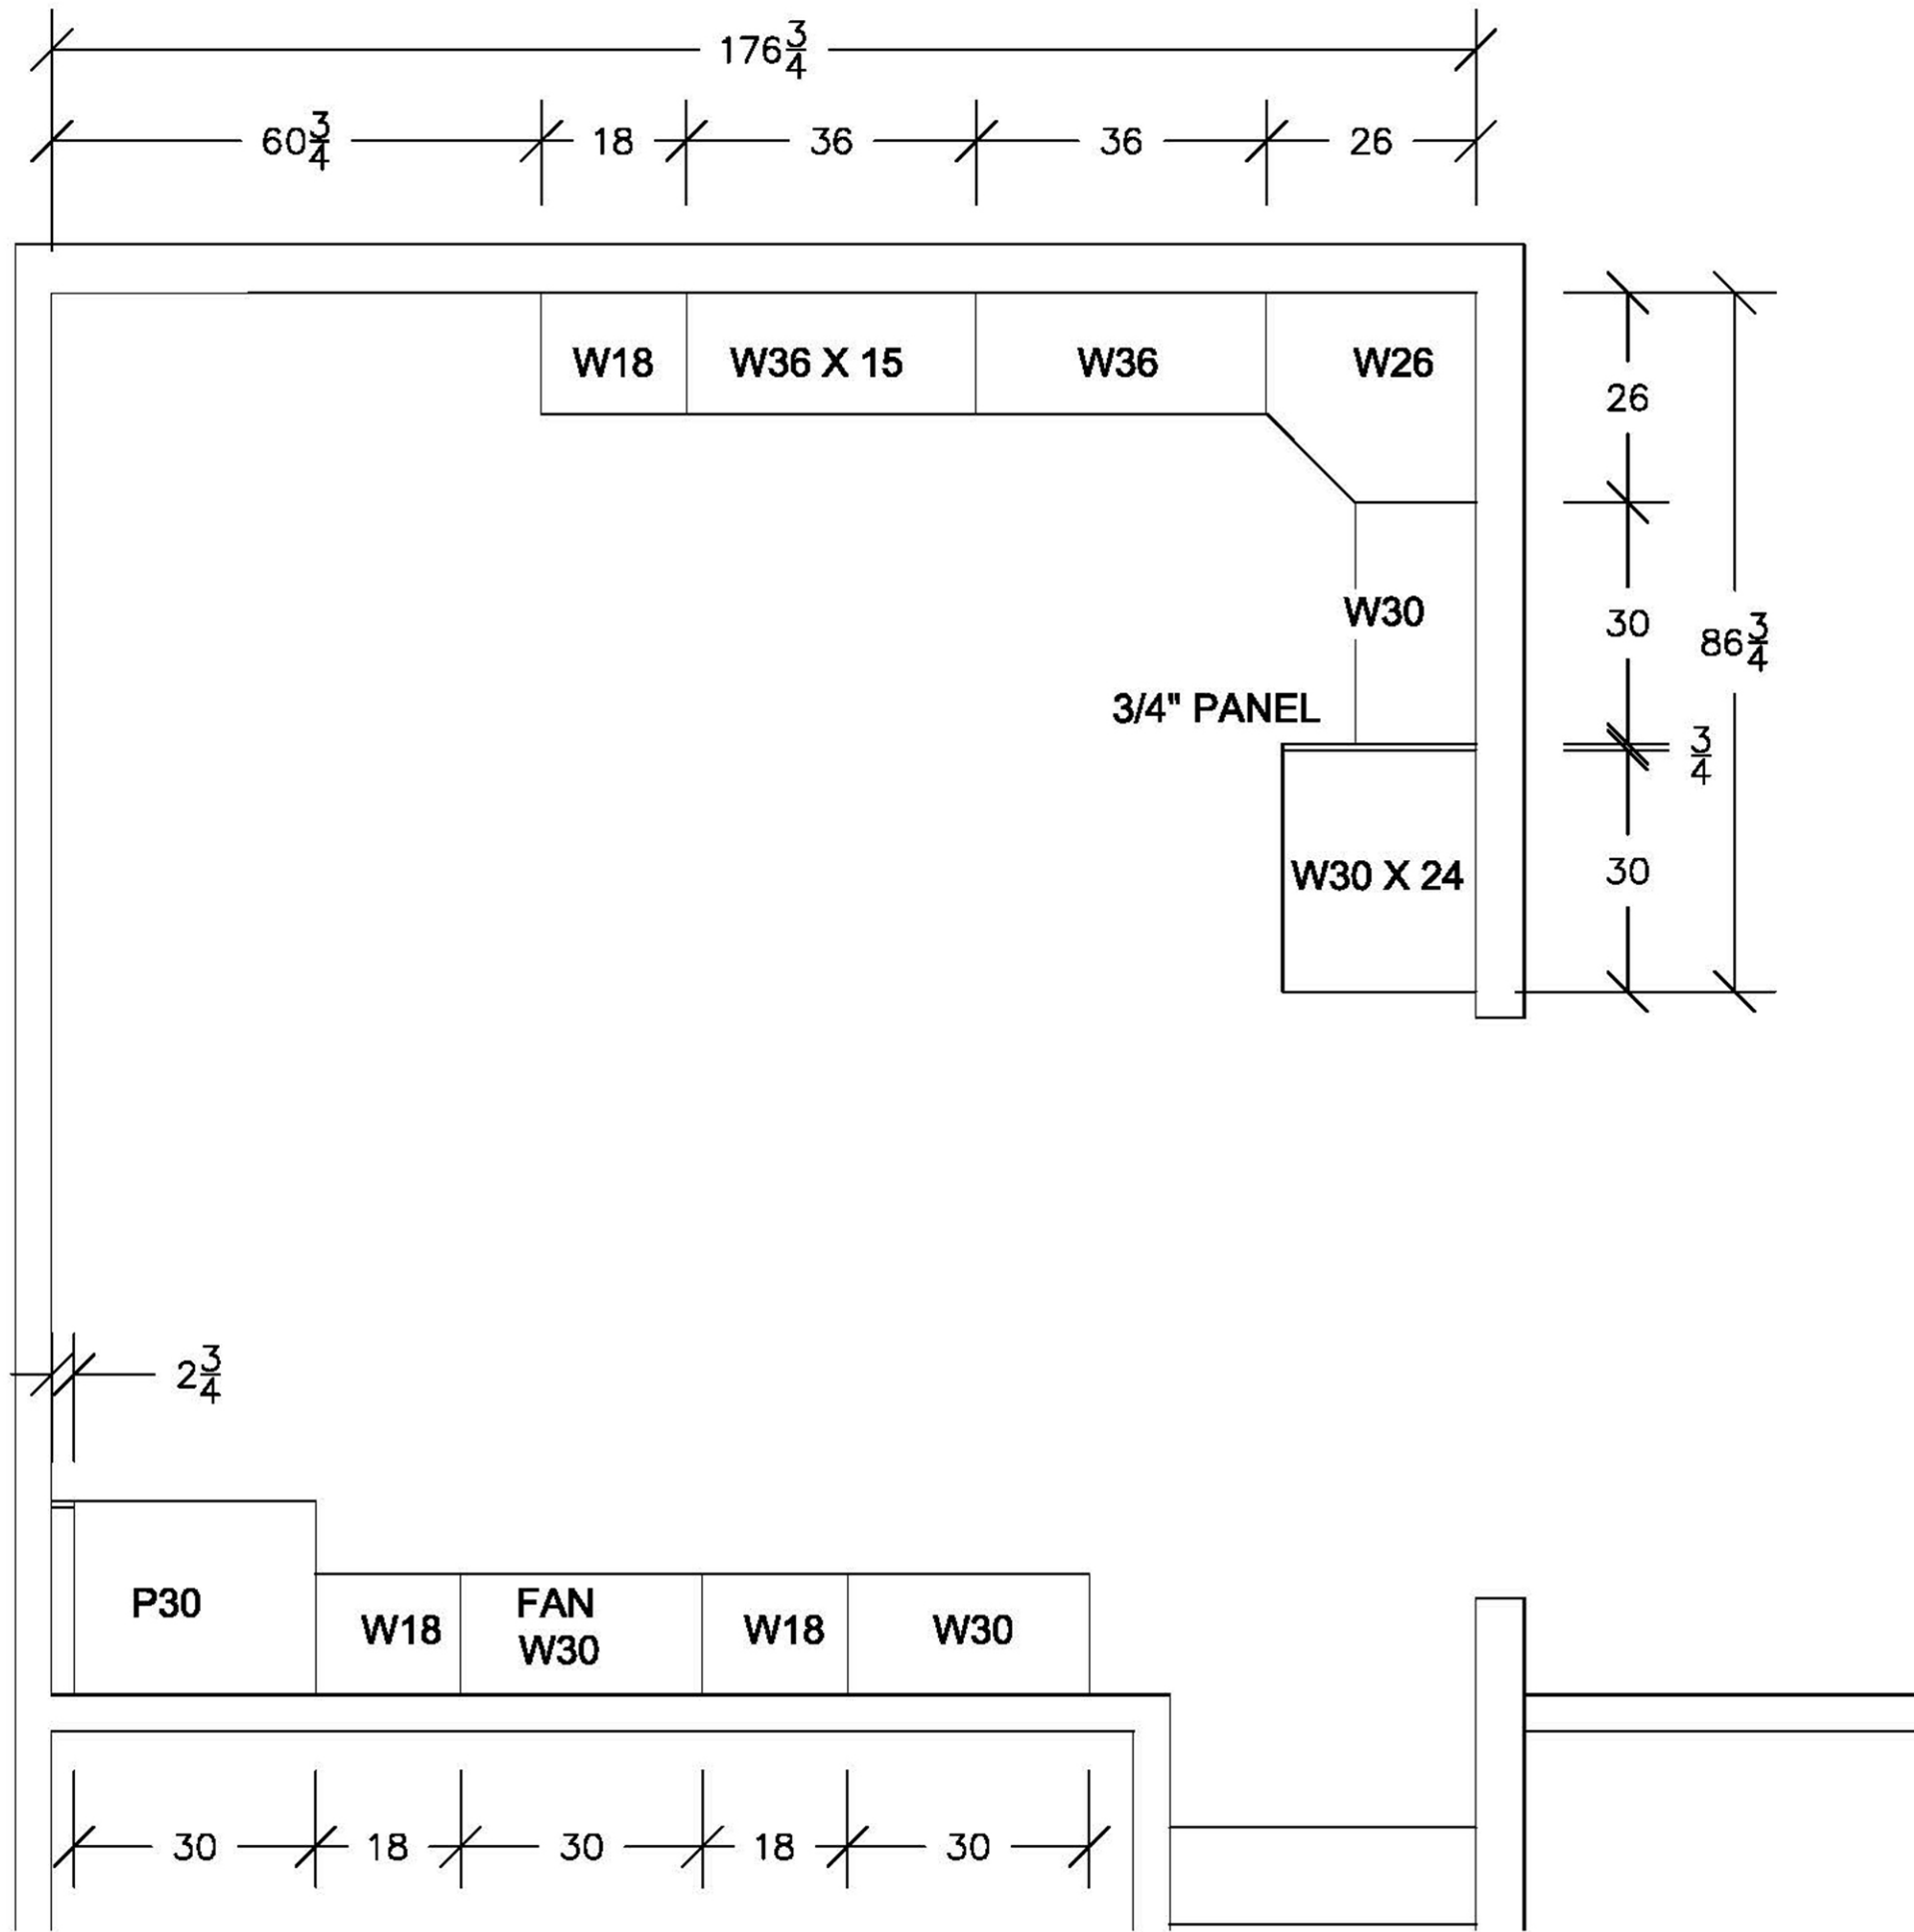

WALL CABINETS

APEX HOME REMODELING
1349 W. 18TH AVENUE, OSHKOSH, WI 54902
(920) 522-2334 JEFF@APEX-REM.COM

1624 DOEMEL ST., OSHKOSH WI
NOVEMBER 18, 2018
SCALE: 3/8" = 1'0" (PRINTED II X I7)

WALL CABINETS
KITCHEN REMODELING

A5