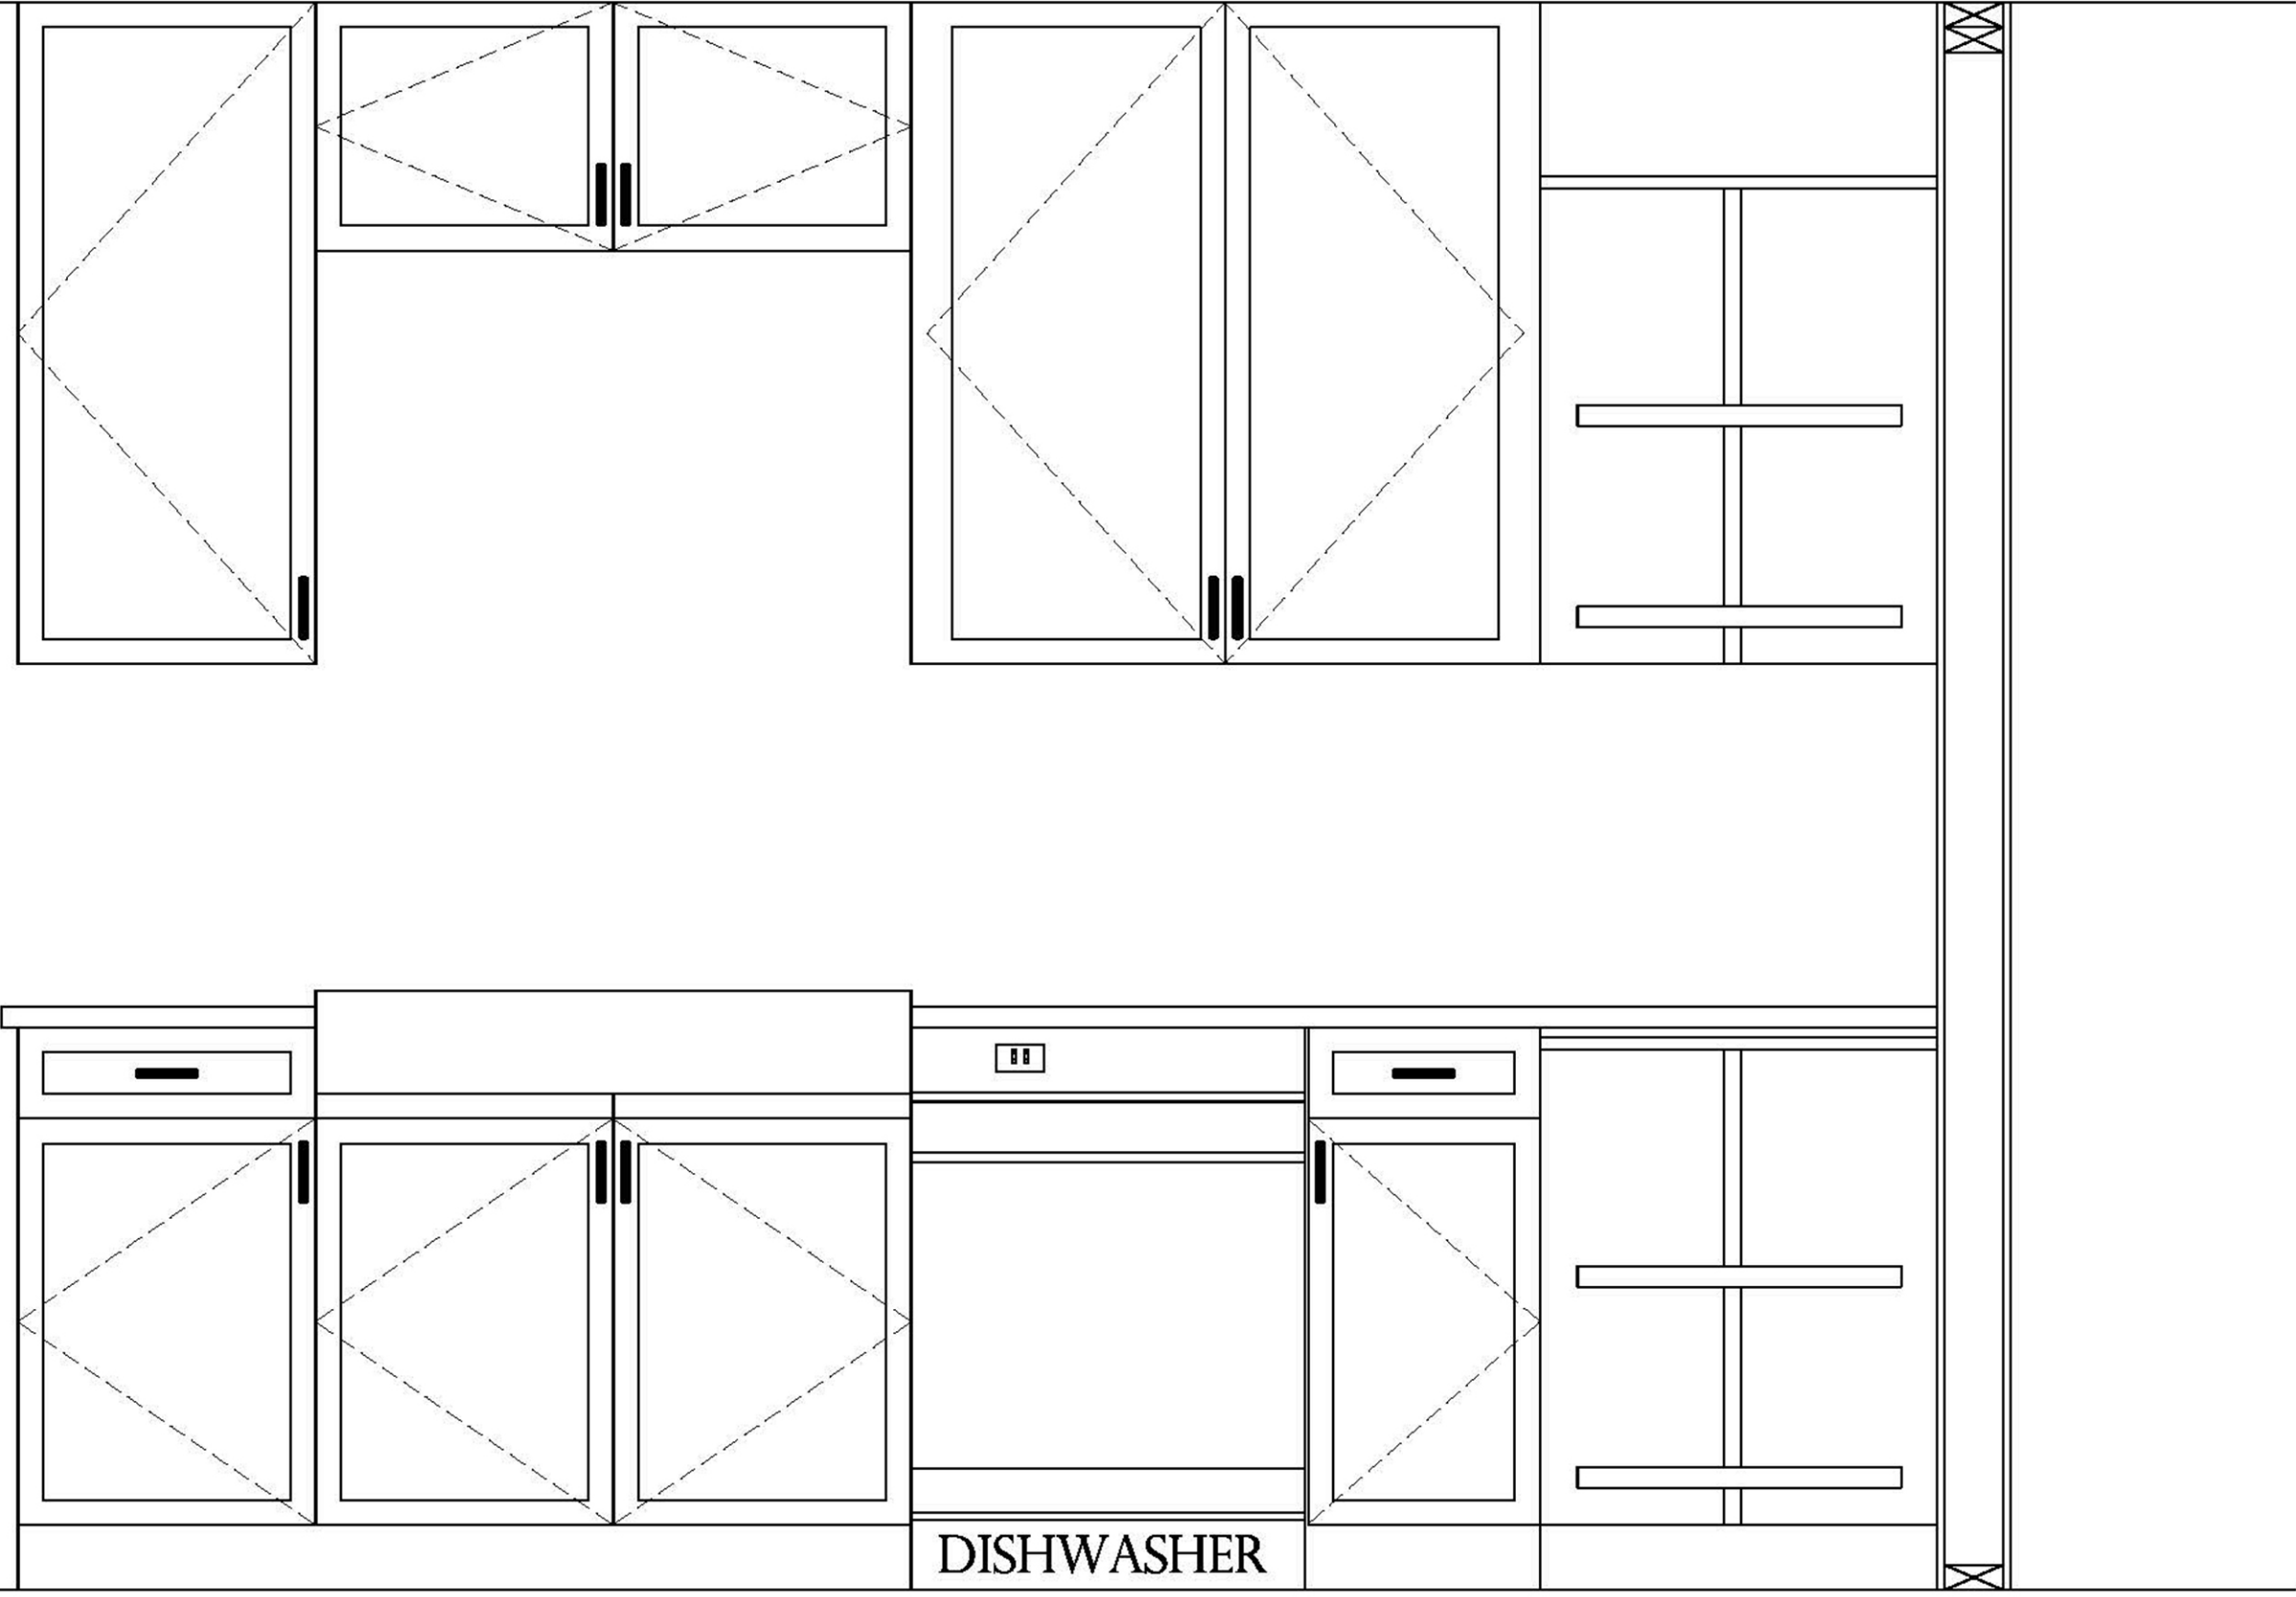

A0

A1	SOUTH ELEVATION
A2	NORTH ELEVATION
A3	WEST ELEVATION

A4	BASE CABINETS
A5	WALL CABINETS
A6	COUNTER TOPS

E1	ELECTRICAL
F1	WALL CABINETS

TABLE OF CONTENTS

DISHWASHER

SOUTH ELEVATION

<p>SOUTH ELEVATION KITCHEN REMODELING</p>	<p>1624 DOEMEL ST., OSHKOSH WI</p>	<p>APEX HOME REMODELING</p>	
	<p>NOVEMBER 18, 2018</p>	<p>1349 W. 18TH AVENUE, OSHKOSH, WI 54902</p>	
	<p>SCALE: 3/4" = 1'0" (PRINTED 11 X 17)</p>	<p>(920) 522-2334 JEFF@APEX-REM.COM</p>	
<p>A1</p>			