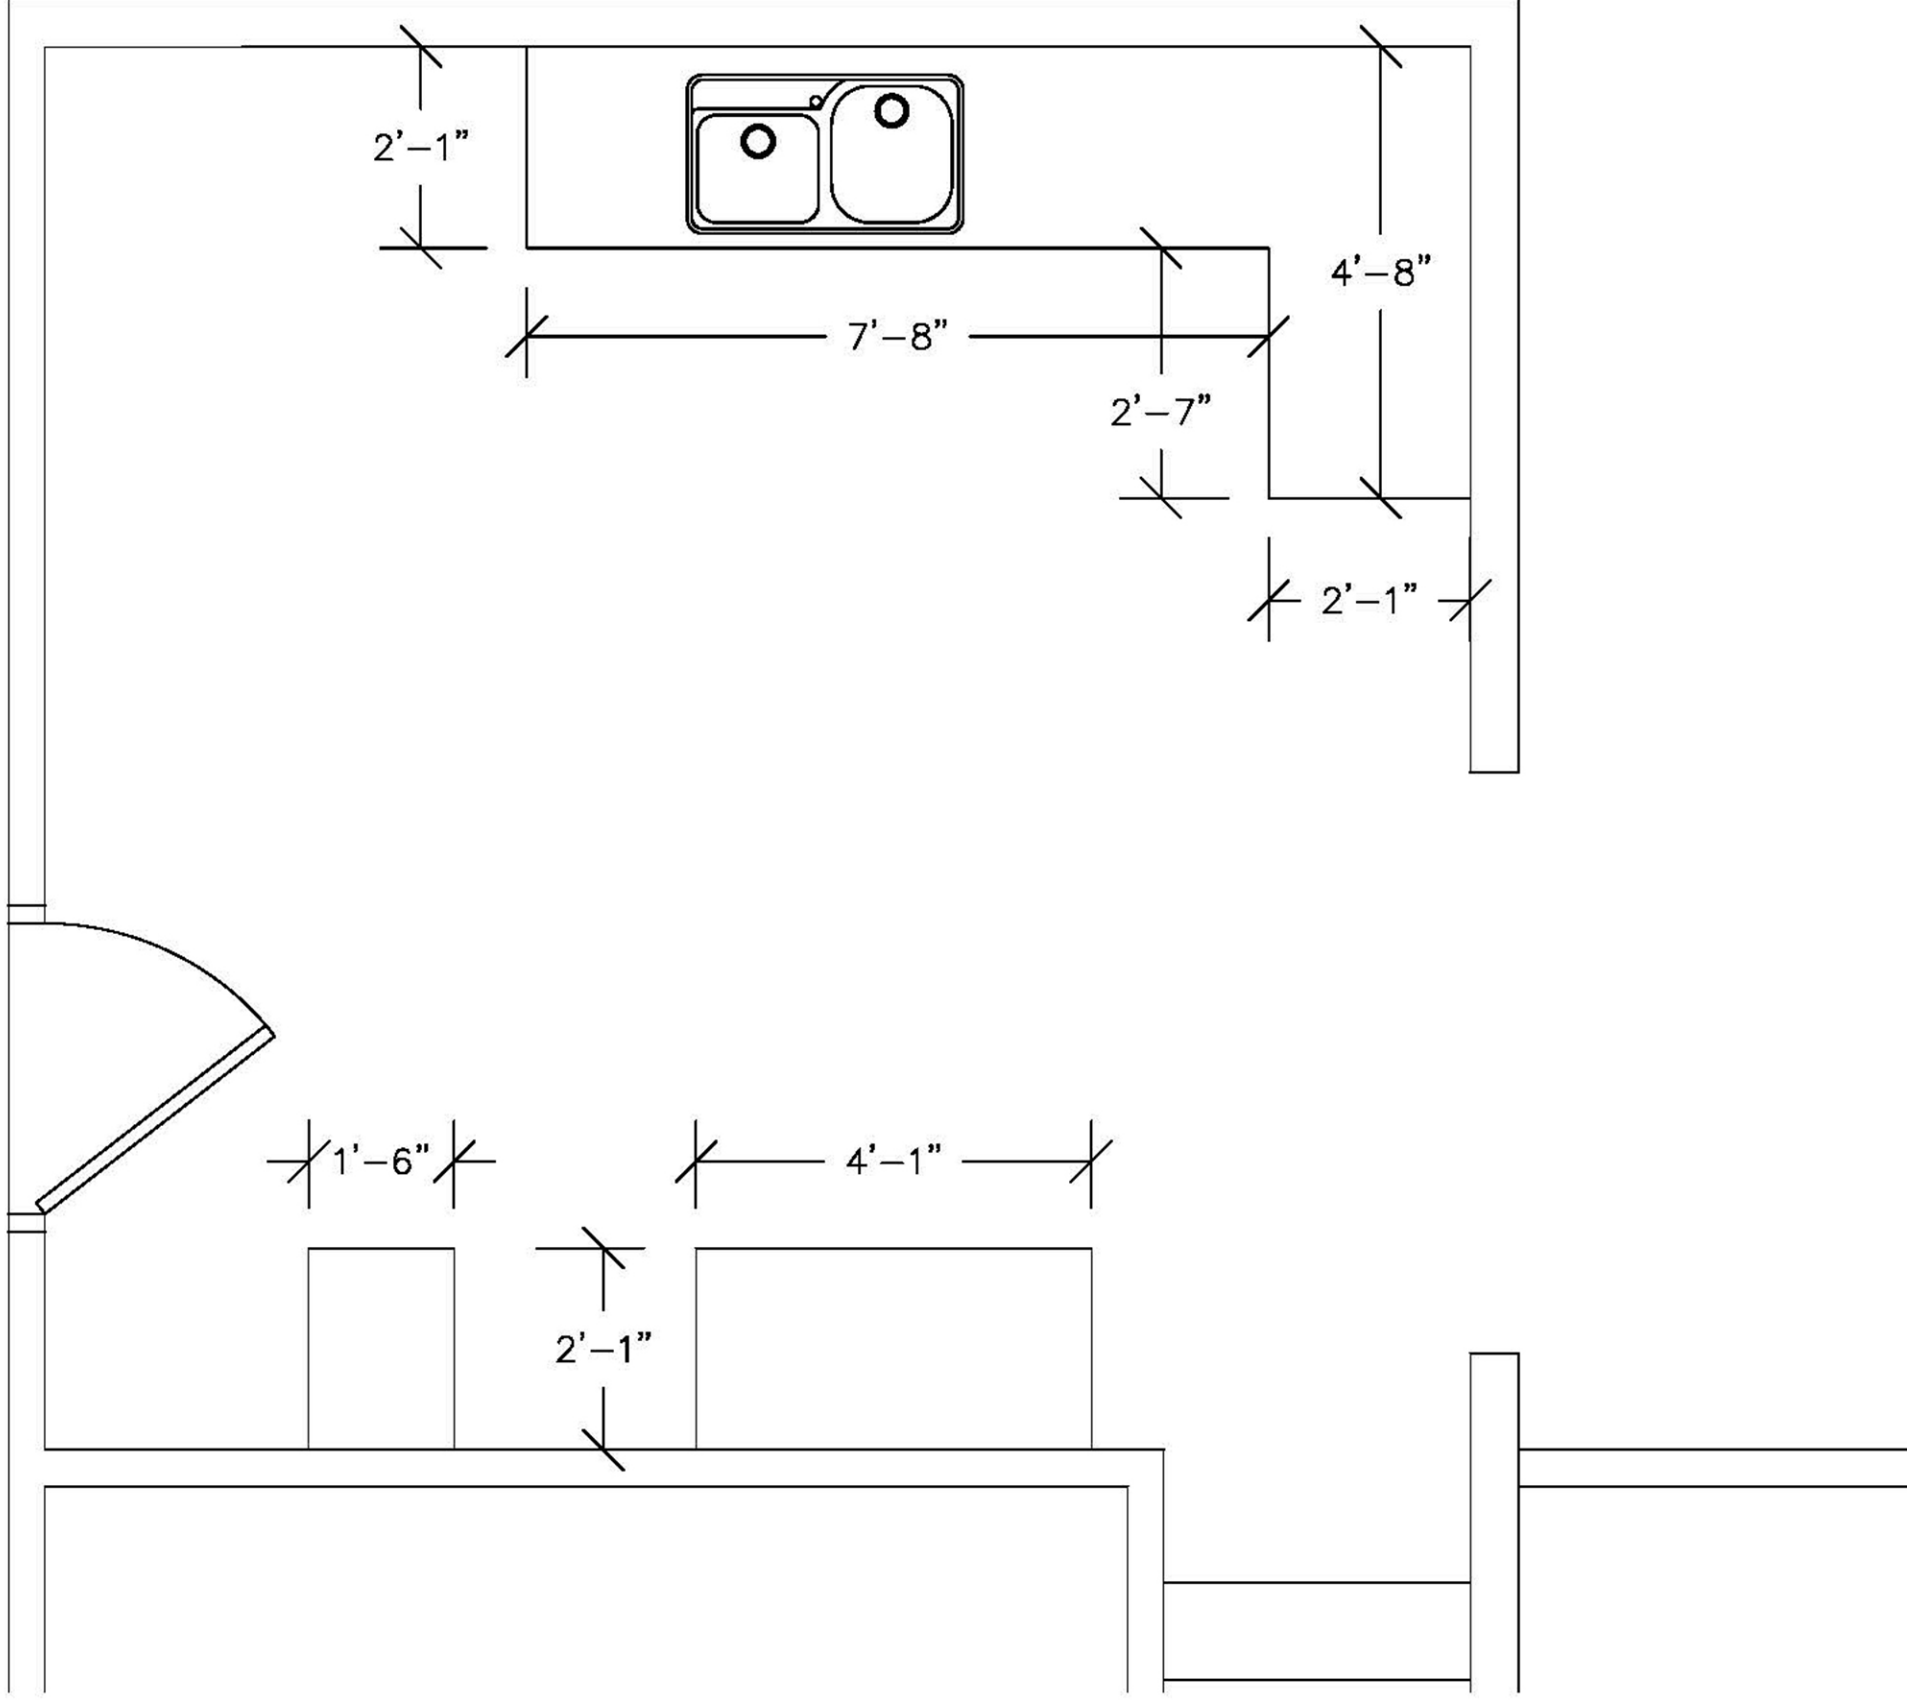

COUNTER TOPS

APEX HOME REMODELING
1349 W. 18TH AVENUE, OSHKOSH, WI 54902
(920) 522-2334 JEFF@APEX-REM.COM

1624 DOEMEL ST., OSHKOSH WI
NOVEMBER 18, 2018
SCALE: 3/8" = 1'0" (PRINTED II X I7)

COUNTER TOPS
KITCHEN REMODELING

A6