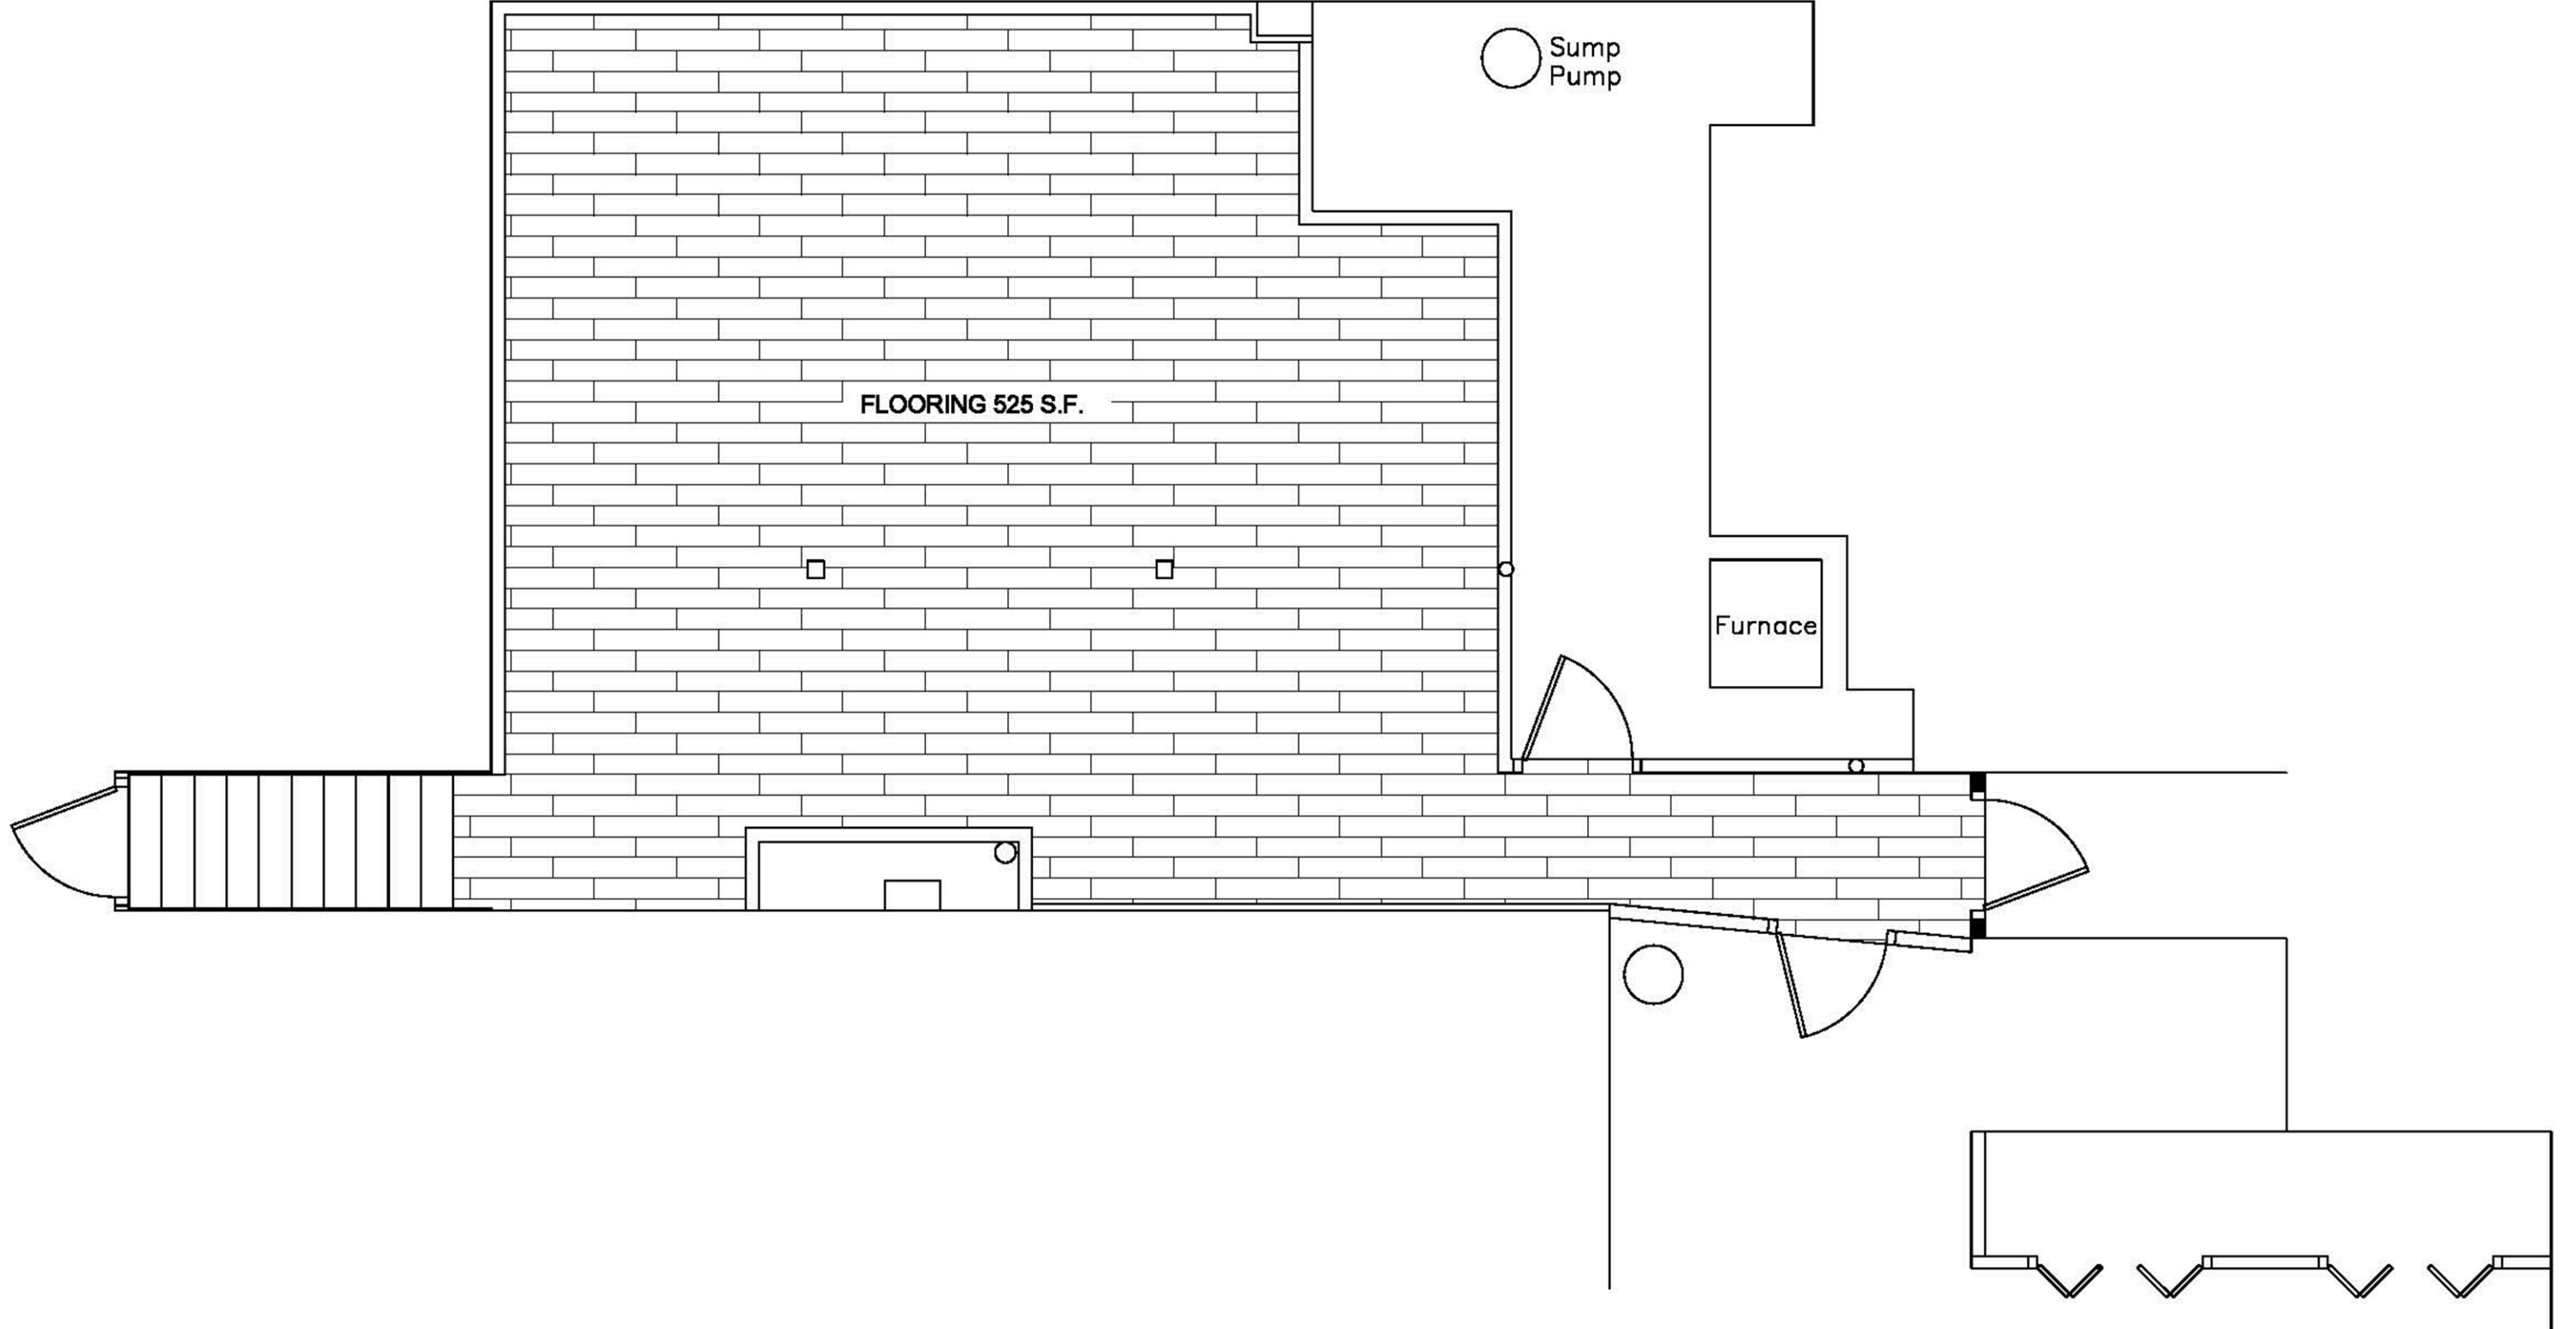

FLOORING

FLOORING	N9594 ONYX CT, APPLETON, WI	APEX HOME REMODELING	
	NOVEMBER 12, 2019	1349 W. 18TH AVENUE, OSHKOSH, WI	
BASEMENT REMODELING	NOT TO SCALE (PRINTED 11 X 17)	(920) 522-2334	JEFF@APEX-REP.COM
F1