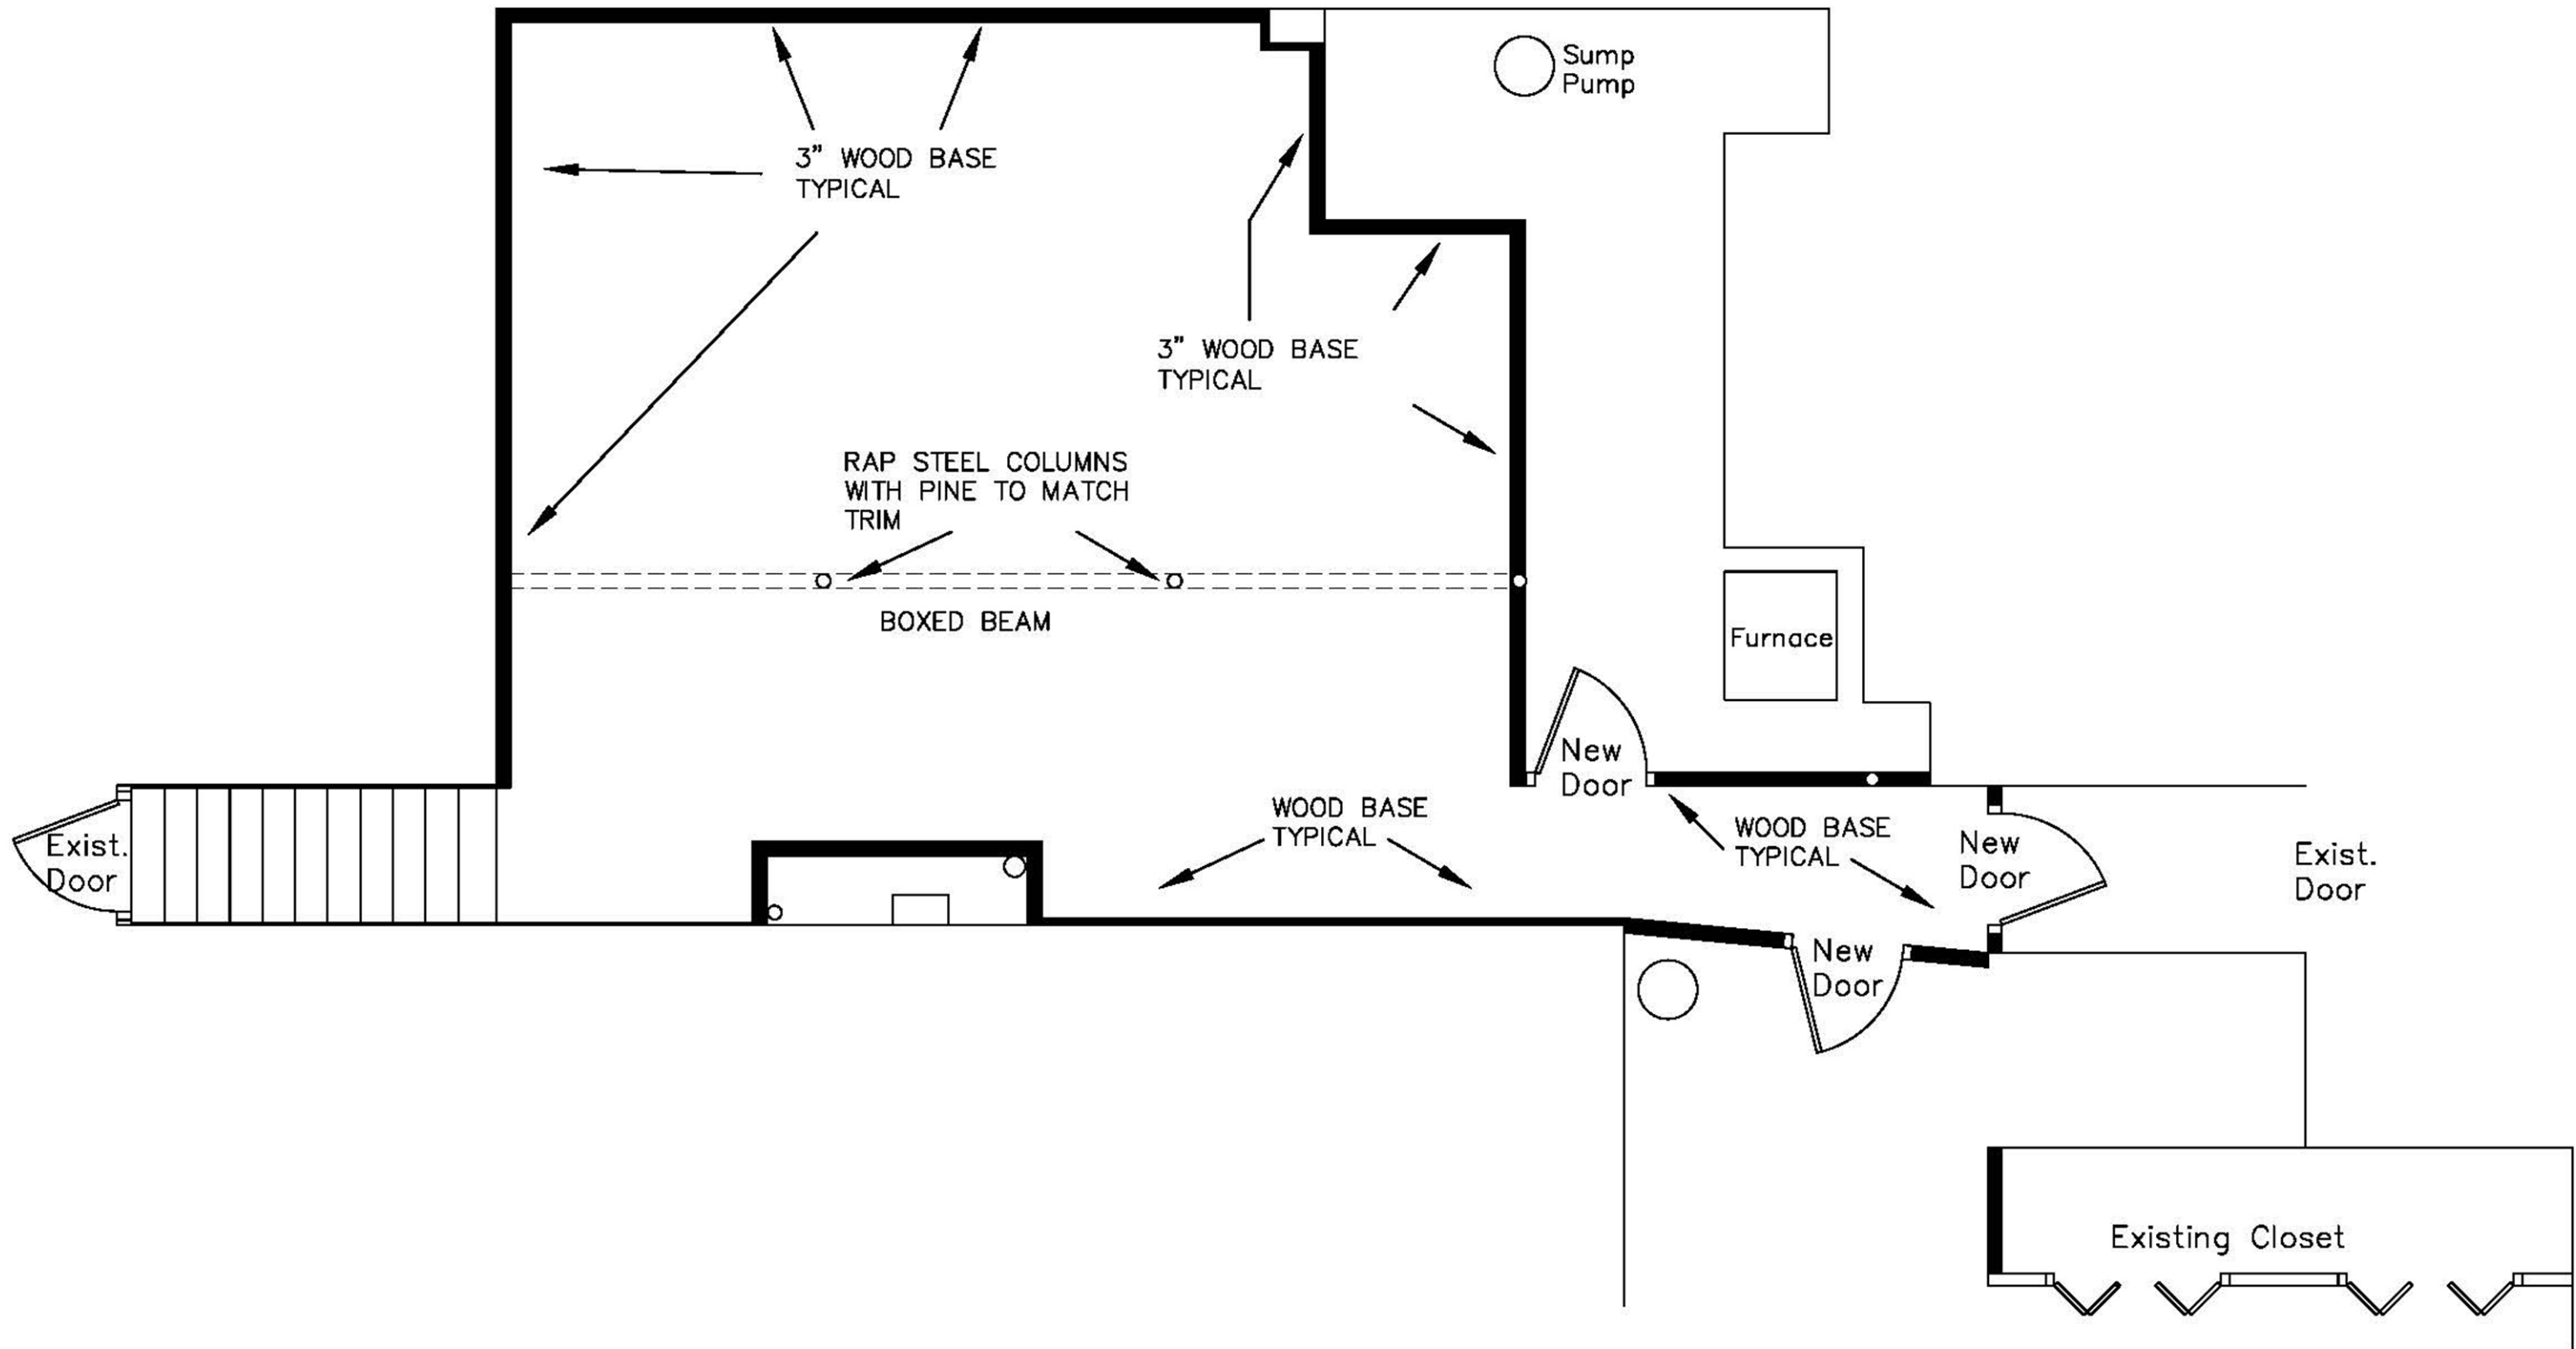

DOORS AND TRIM

APEX HOME REMODELING
1349 W. 18TH AVENUE, OSHKOSH, WI
(920) 522-2334 JEFF@APEX-REP.COM

N9594 ONYX CT, APPLETON, WI
NOVEMBER 12, 2019
NOT TO SCALE (PRINTED 11 X 17)

DOORS AND TRIM
BASEMENT REMODELING

A4