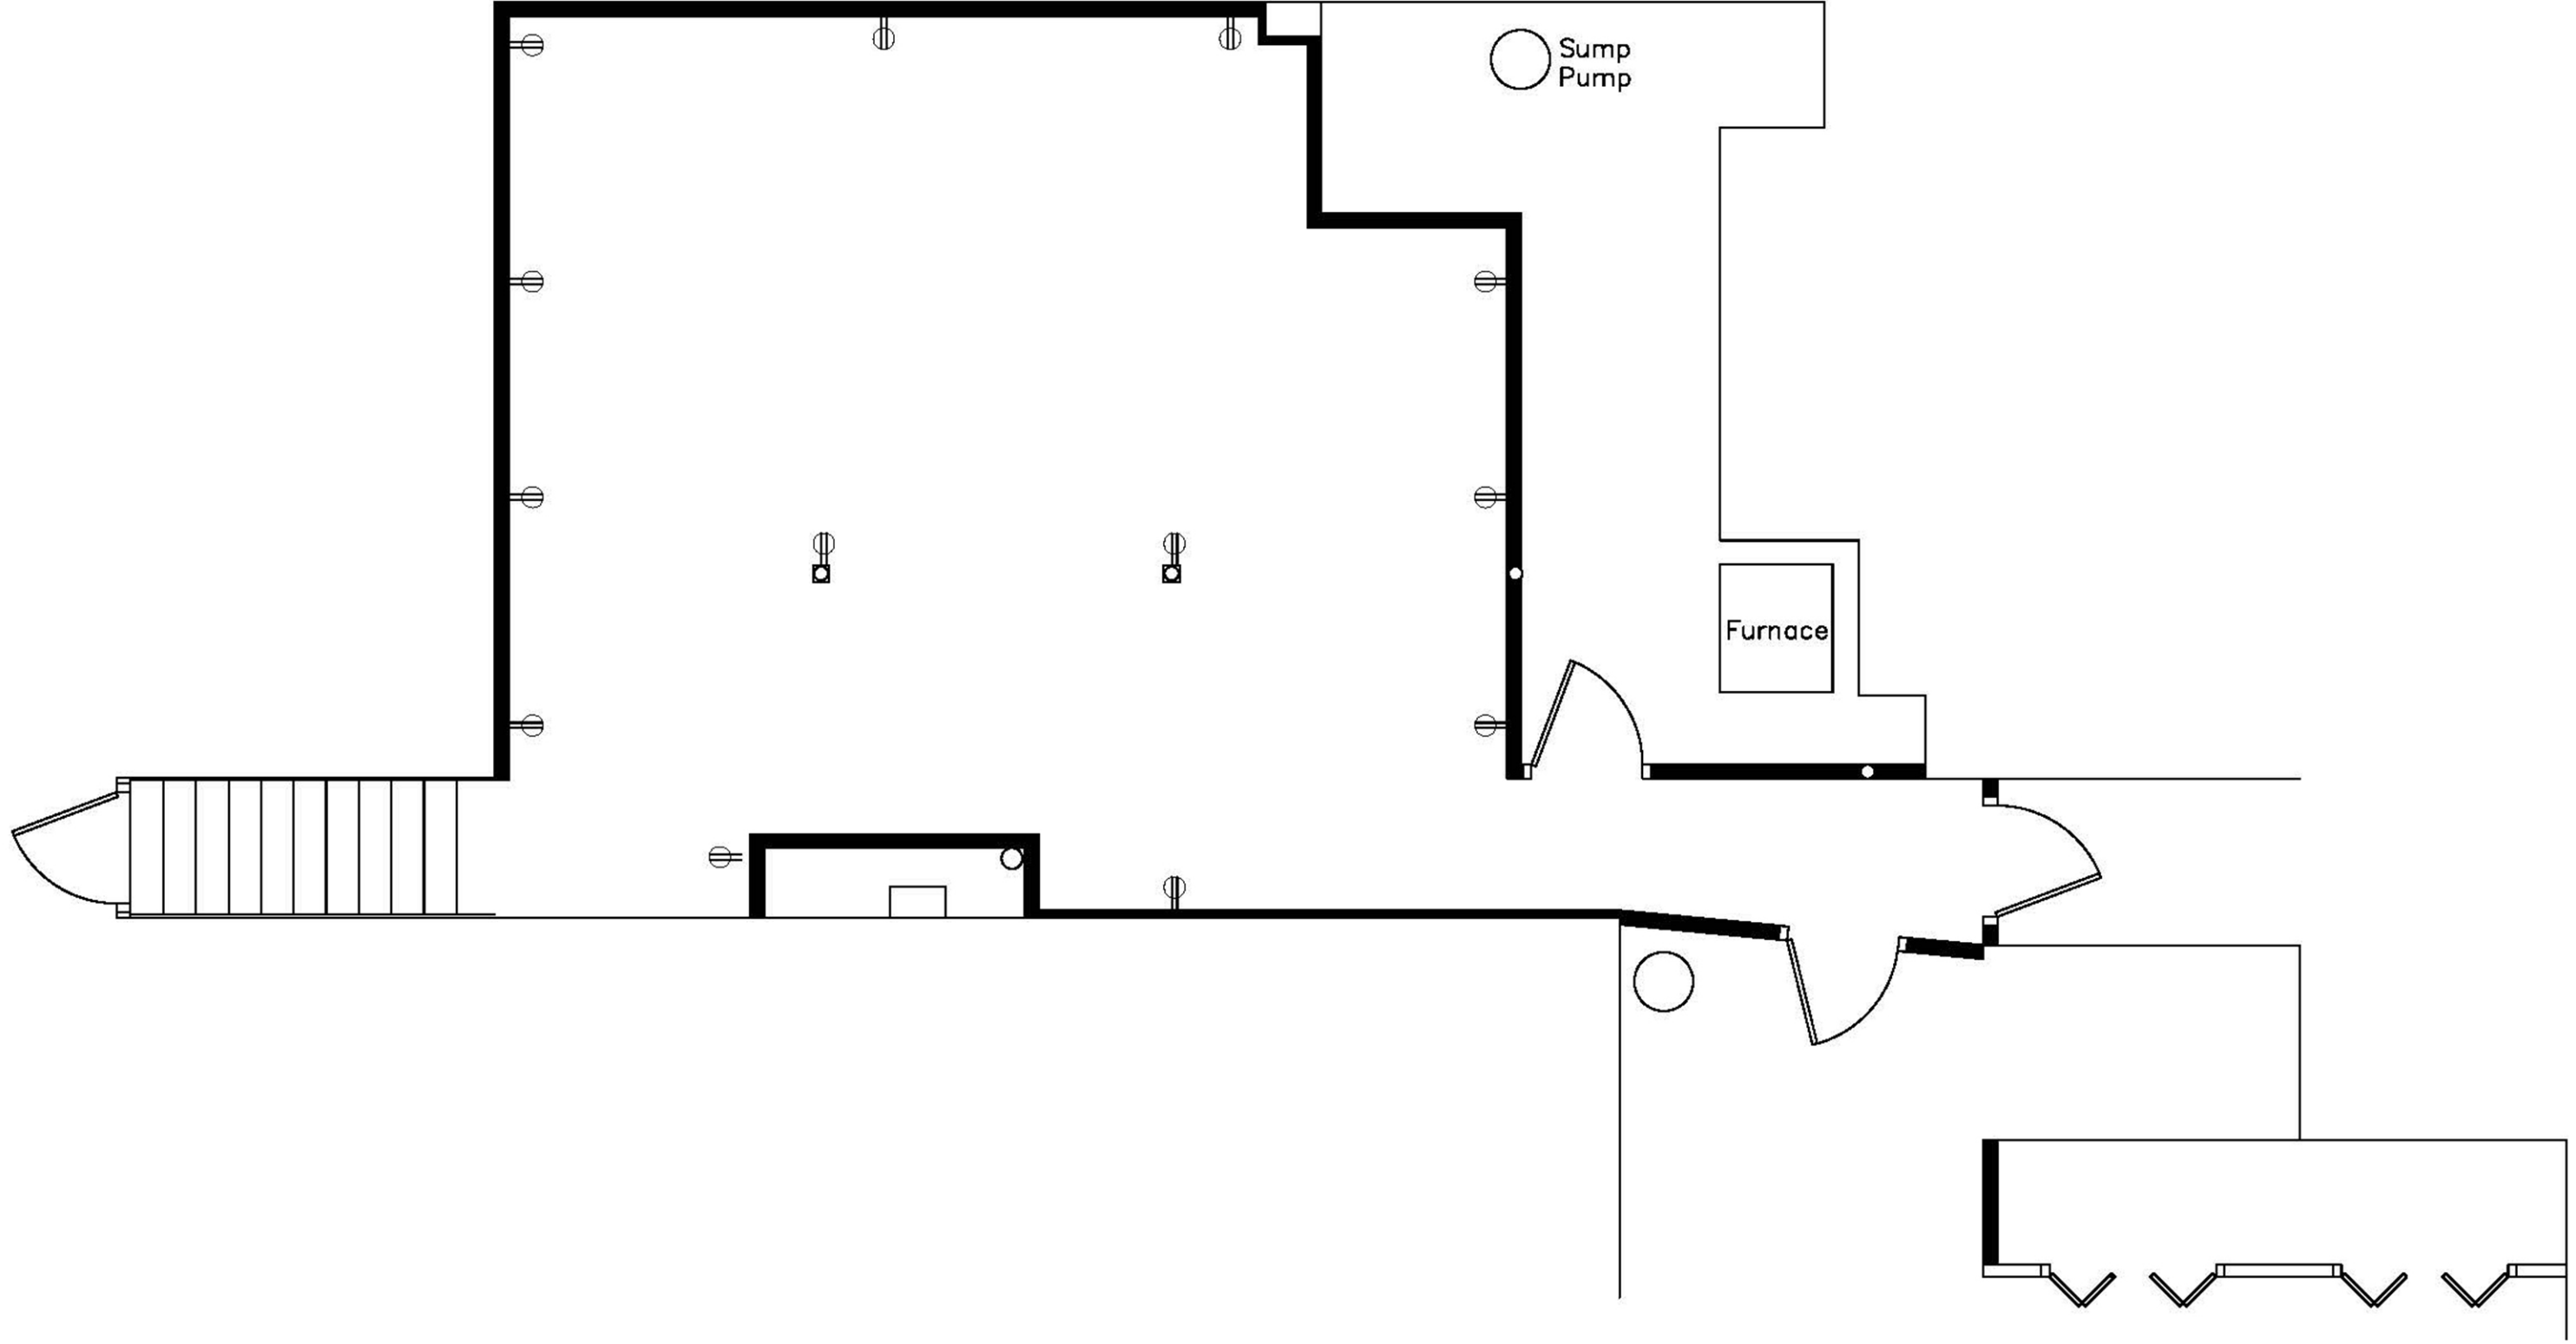

ELECTRICAL OUTLETS

ELECTRICAL OUTLETS BASEMENT REMODELING	N9594 ONYX CT, APPLETON, WI	APEX HOME REMODELING	
	NOVEMBER 12, 2019	1349 W. 18TH AVENUE, OSHKOSH, WI	
NOT TO SCALE (PRINTED 11 X 17)		(920) 522-2334	JEFF@APEX-REP.COM
E2