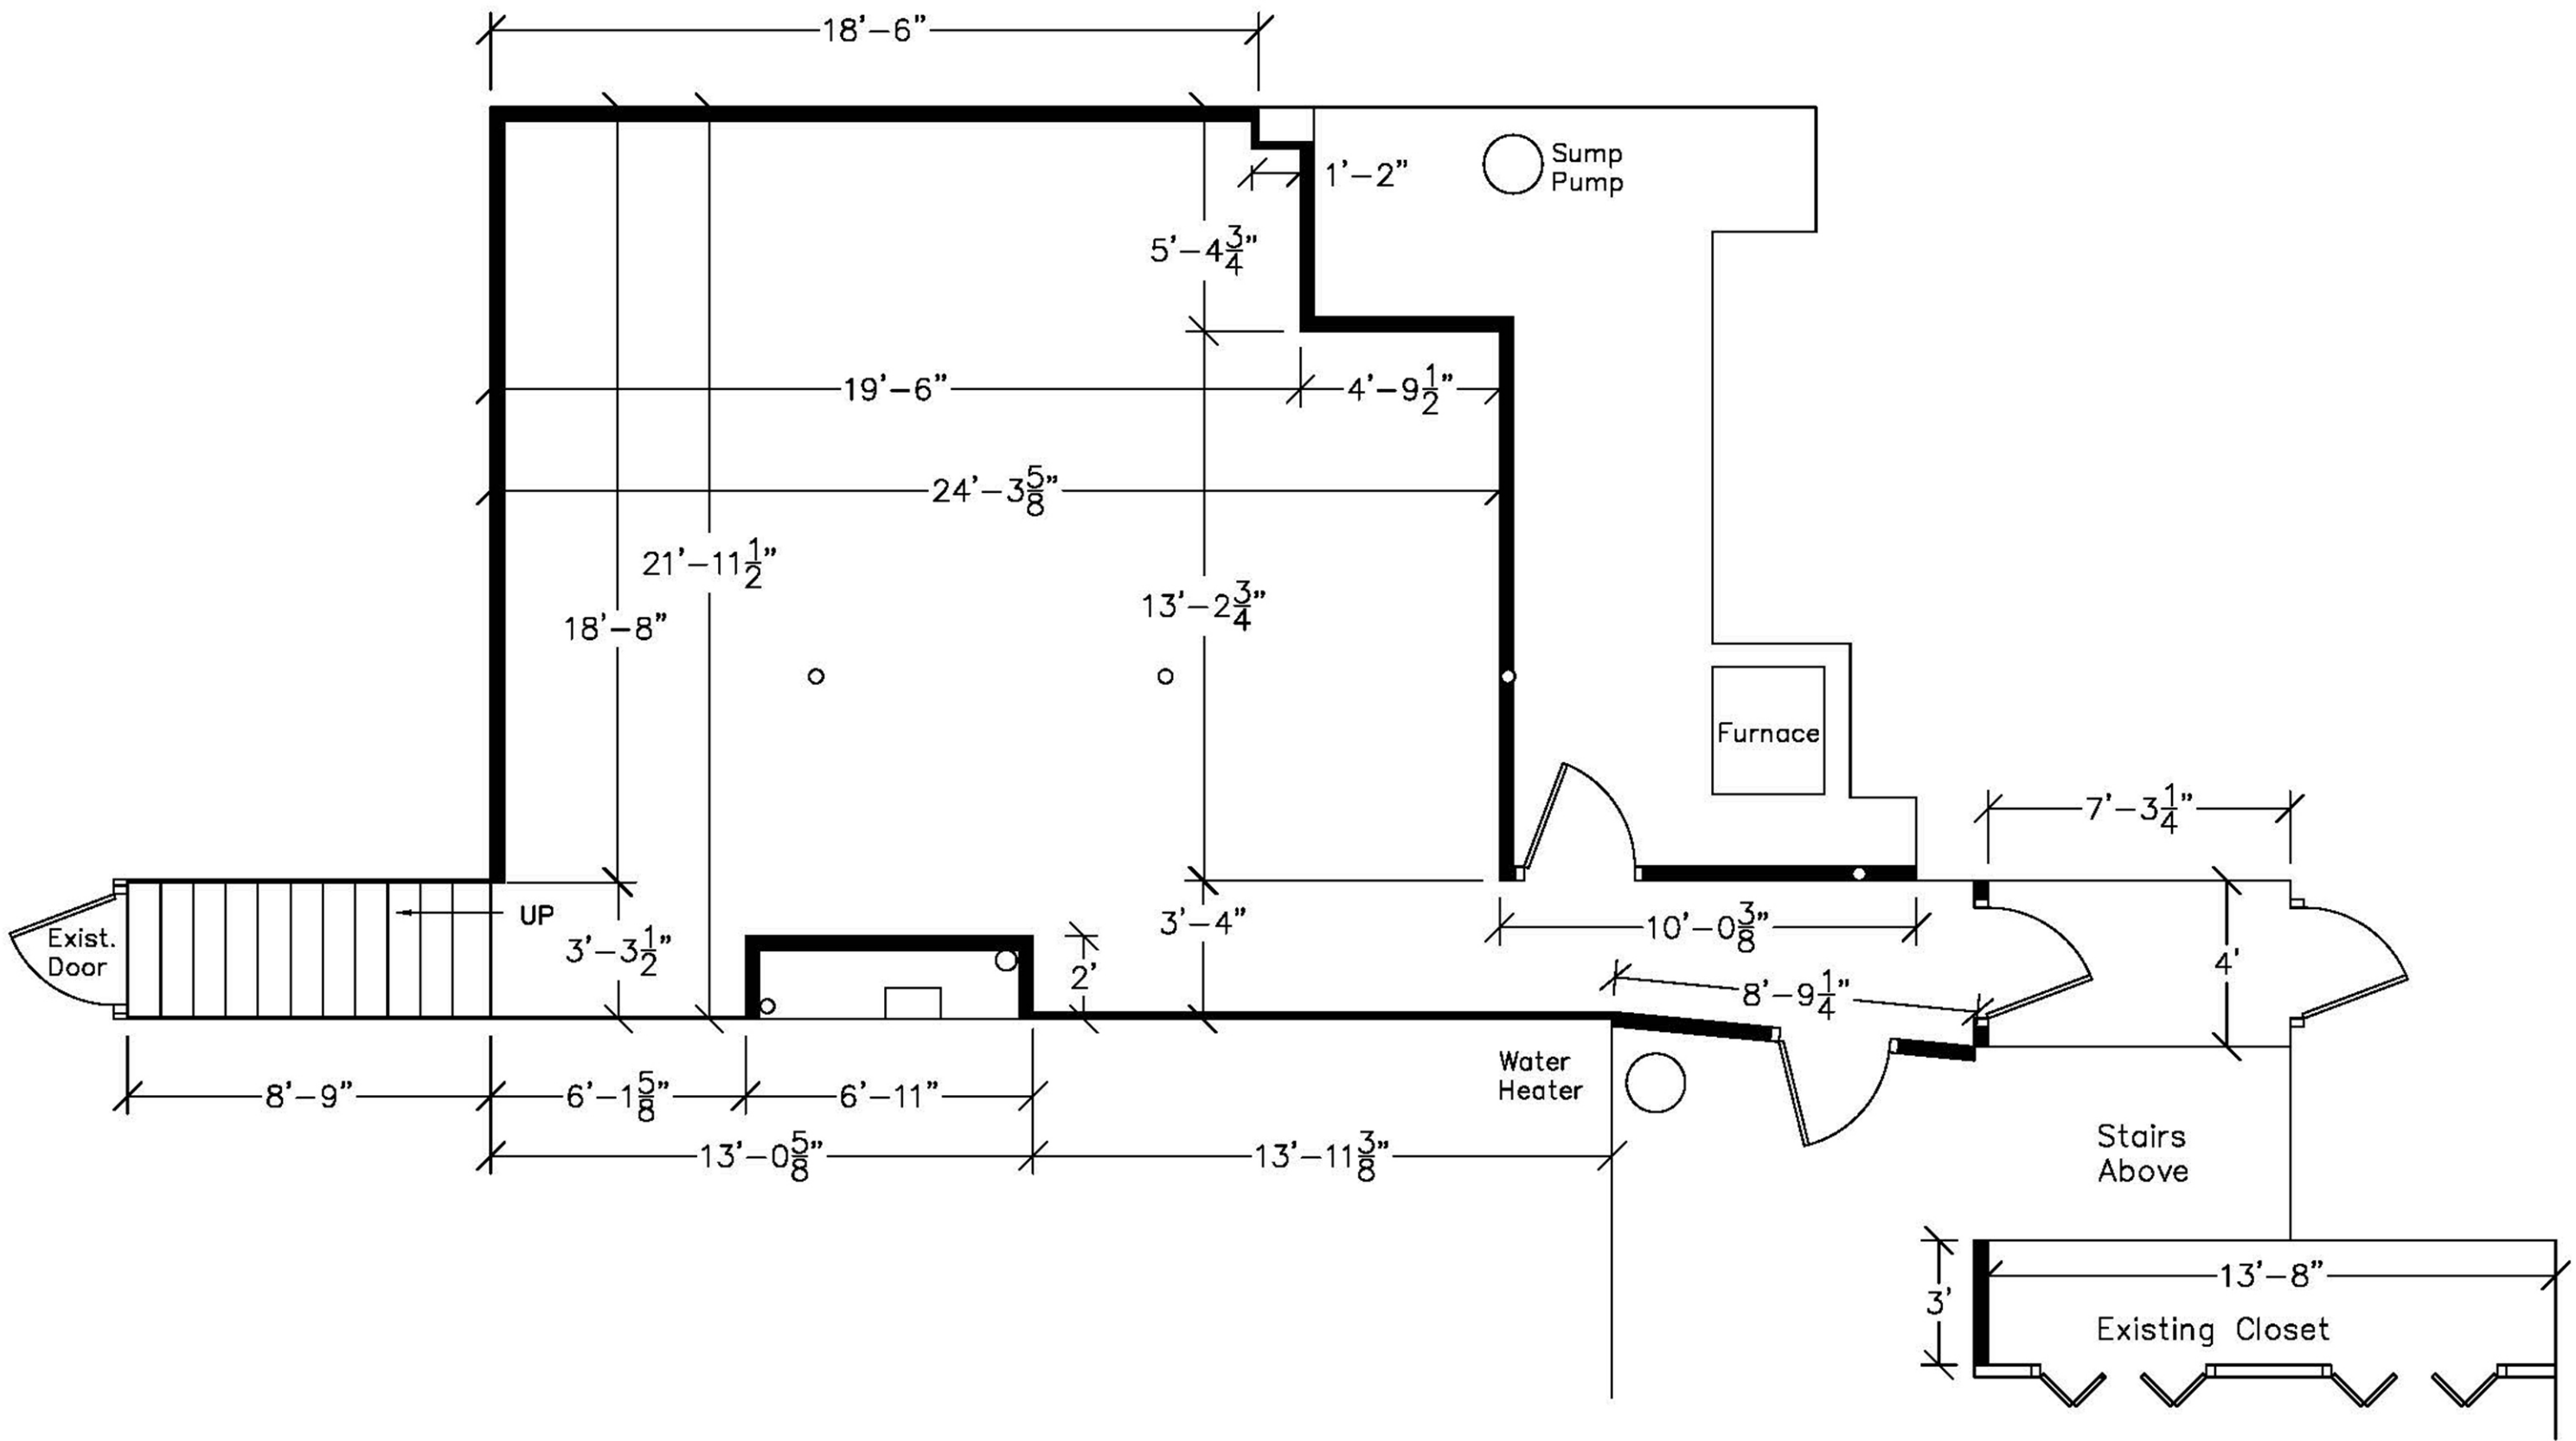

A2

DIMENSION PLAN

APEX HOME REMODELING
 1349 W. 18TH AVENUE, OSHKOSH, WI
 (920) 522-2334 JEFF@APEX-REP.COM

N9594 ONYX CT, APPLETON, WI
 NOVEMBER 12, 2019
 NOT TO SCALE (PRINTED 11 X 17)

DIMENSION PLAN
 BASEMENT REMODELING