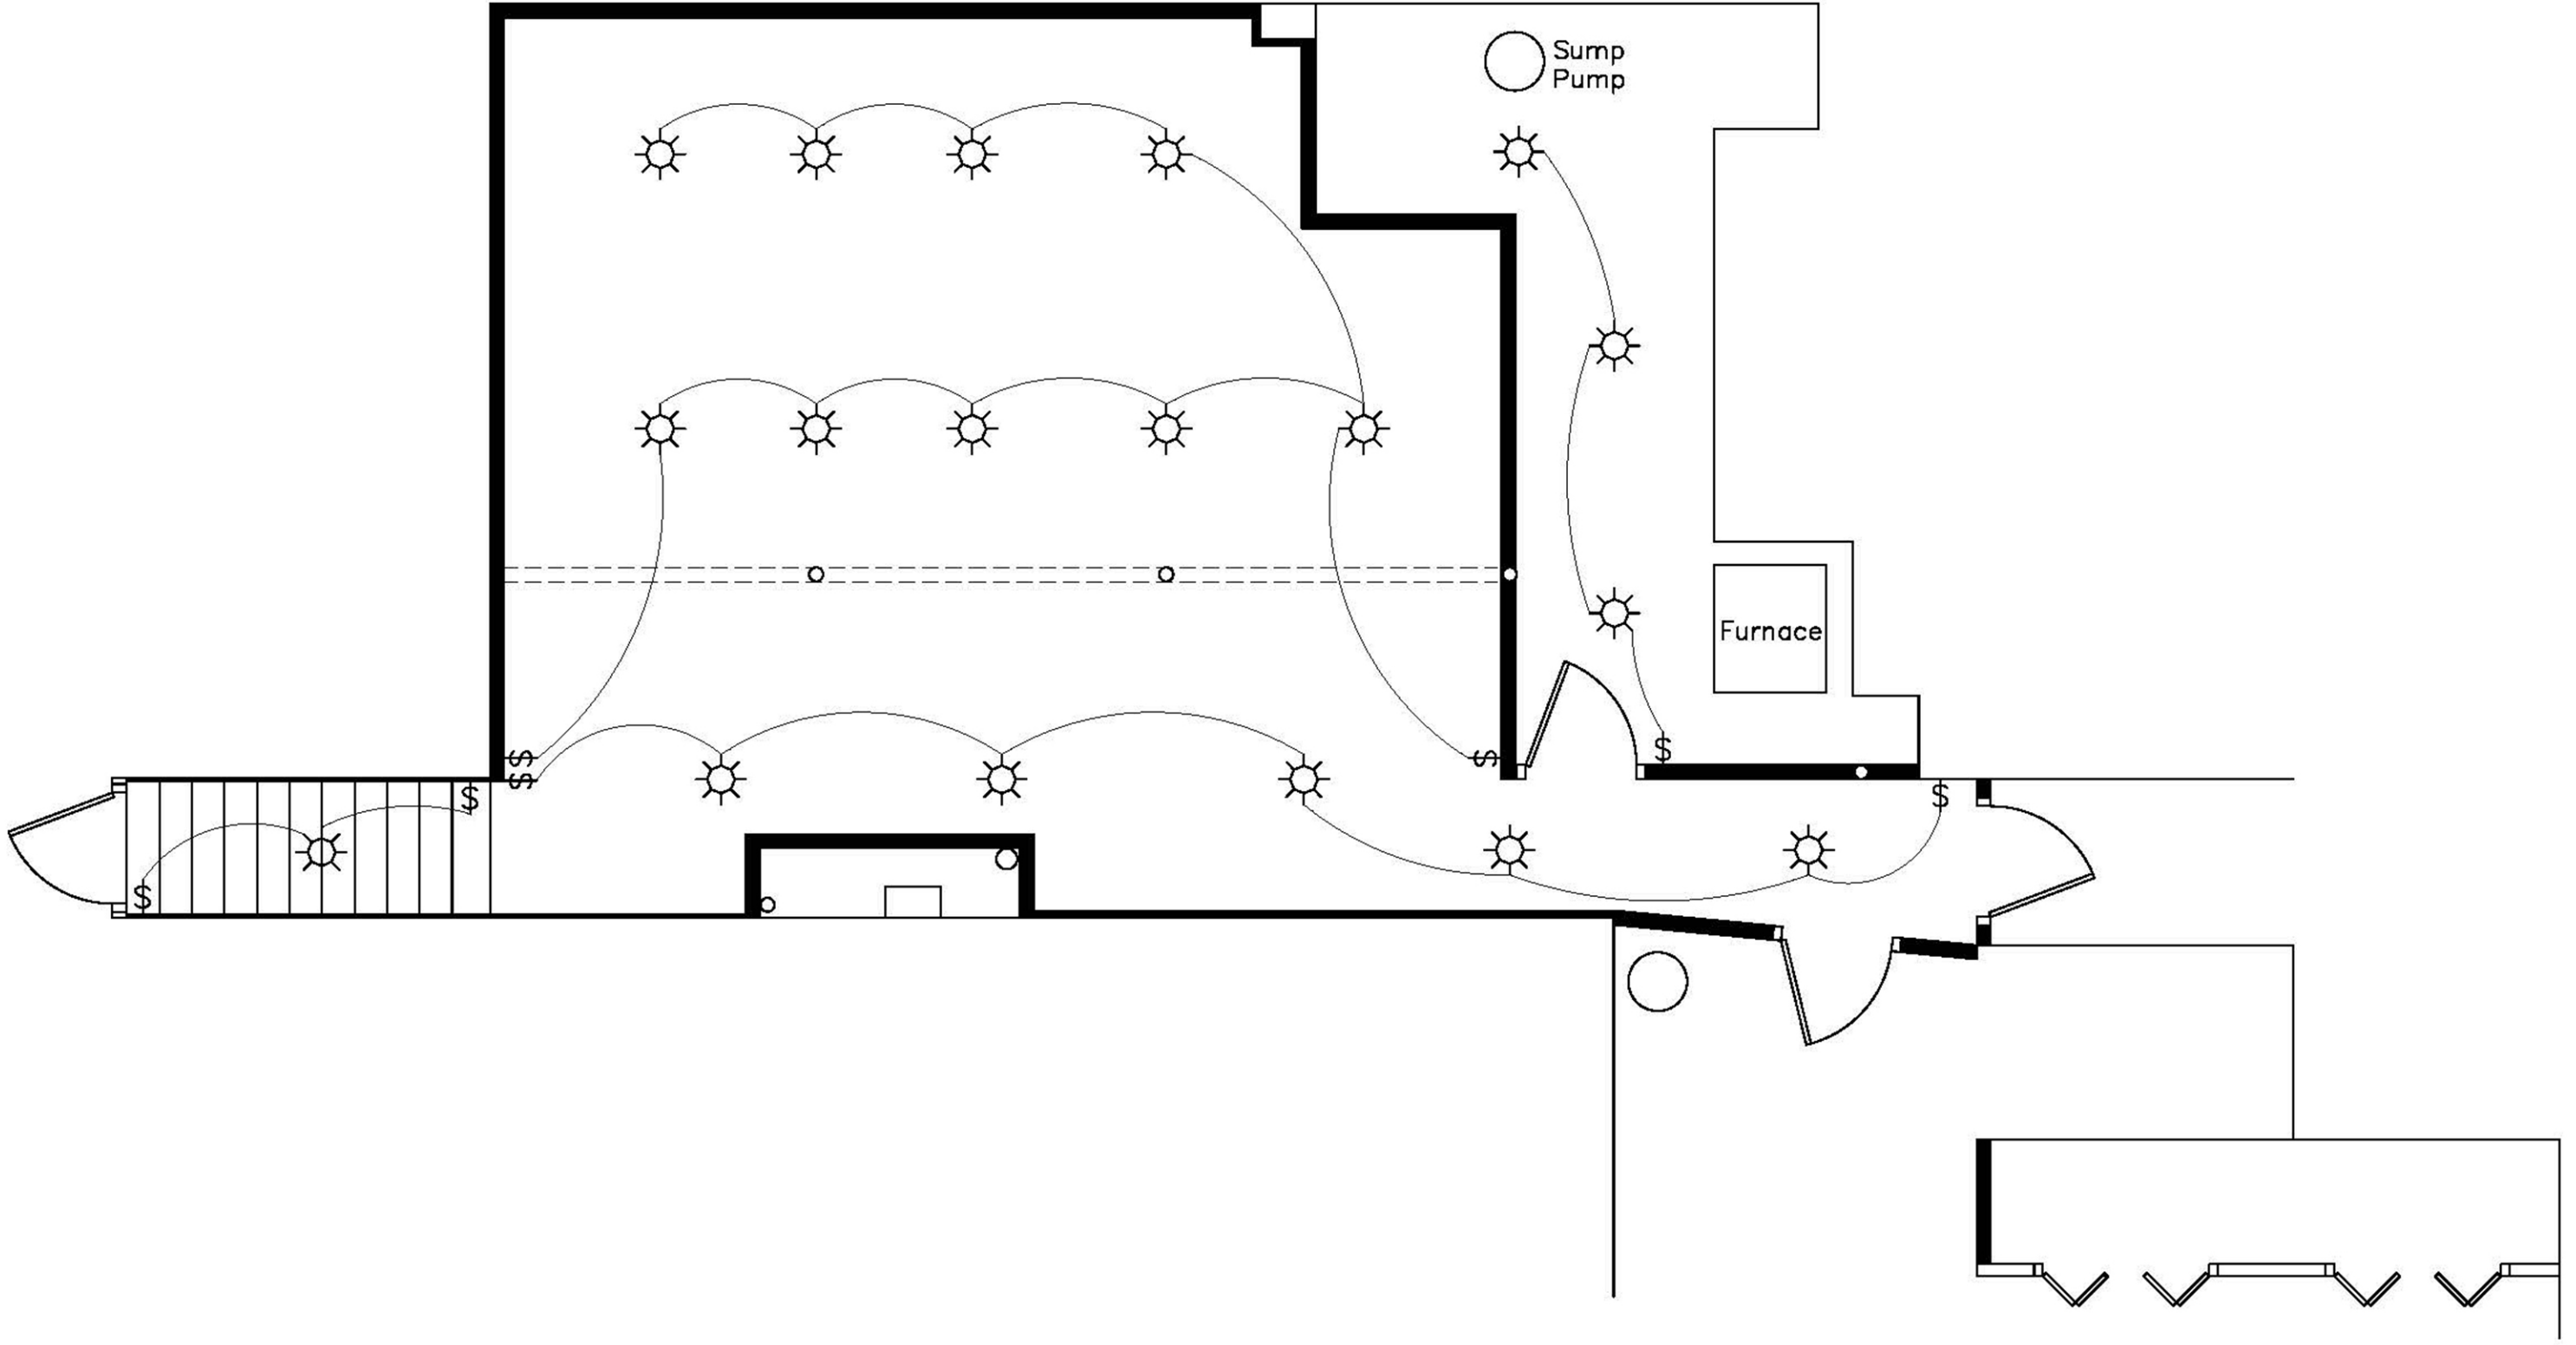

A4

LIGHTING AND SWITCHES

<p>LIGHTING AND SWITCHES</p> <p>BASEMENT REMODELING</p>	<p>N9594 ONYX CT, APPLETON, WI</p>	<p>APEX HOME REMODELING</p>	
	<p>NOVEMBER 12, 2019</p> <p>NOT TO SCALE (PRINTED 11 X 17)</p>	<p>1349 W. 18TH AVENUE, OSHKOSH, WI</p> <p>(920) 522-2334 JEFF@APEX-REP.COM</p>	
<p>E1</p>			