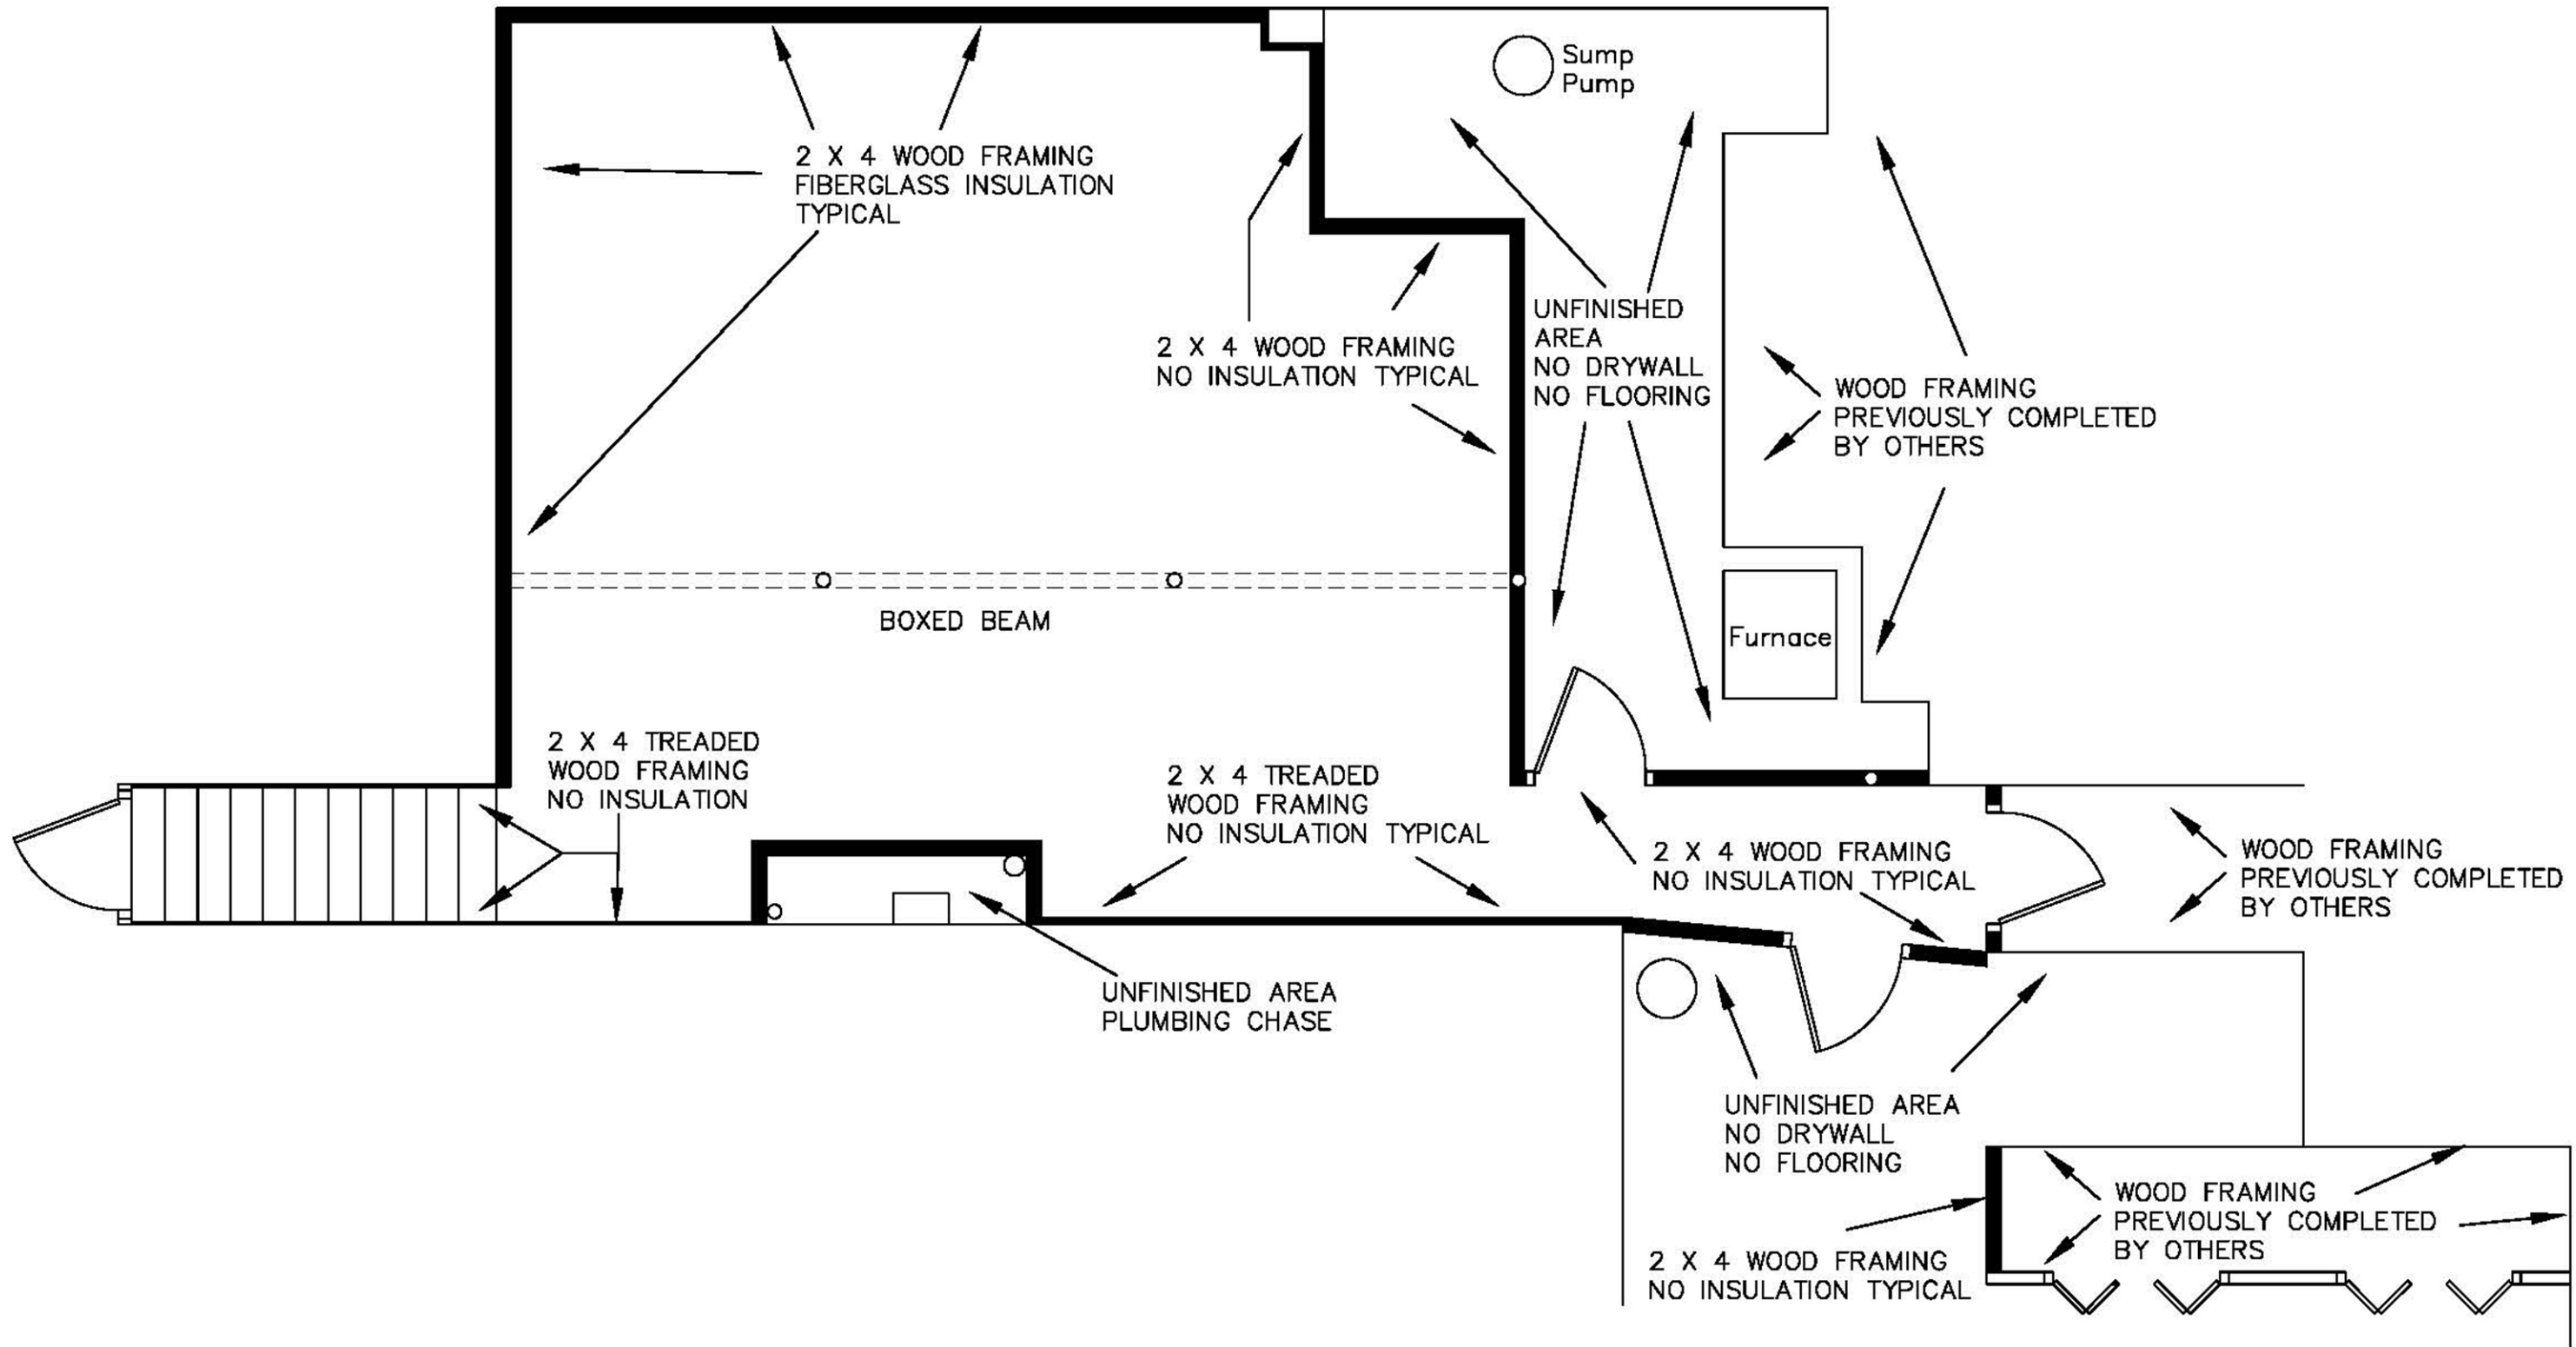

EXISTING DIMENSION PLAN

	
APEX HOME REMODELING	N9594 ONYX CT, APPLETON, WI
1349 W. 18TH AVENUE, OSHKOSH, WI	NOVEMBER 12, 2019
(920) 522-2334 JEFF@APEX-REP.COM	NOT TO SCALE (PRINTED 11 X 17)
EXISTING DIMENSION PLAN	BASEMENT REMODELING
A1	